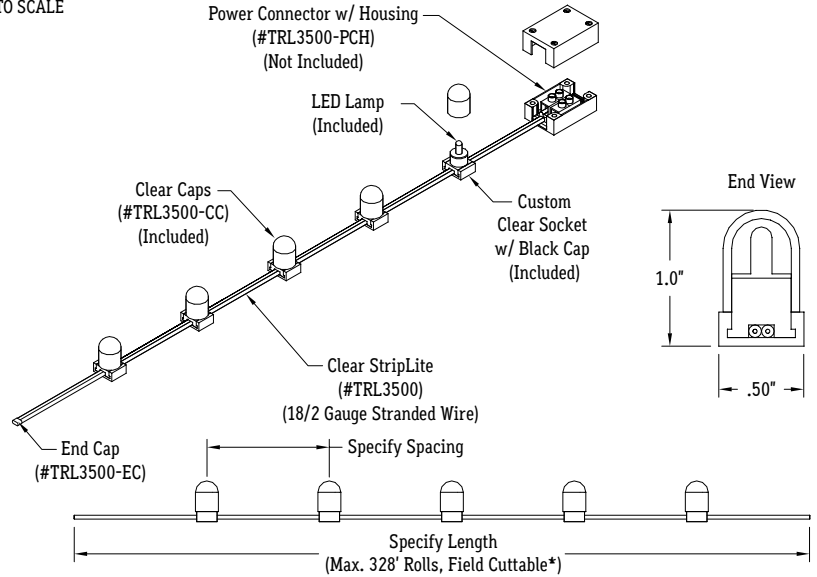

ELECTRICAL

treeLITE is a 24 Volt DC system. treeLITE requires a 24VDC (secondary side) transformer. The standard primary side voltage on our transformers is 120V or 277V. Consult factory for other primary side voltages.

ACCESSORIES (Not Included)

End Cap
(#TRL3500-EC)

Power Connector w/ Housing
(#TRL3500-PCH)

NOT TO SCALE

SPECIFY PRODUCT CODE (Use drop down menu to complete table or fill in the blanks)

TRL3500				CC
SERIES	SPACING	LAMP	LISTING	CAPS
Ex. TRL3500	12"	LED-2.7K	WET	CC
TRL3500	2" O/C	LED-2.7K	Indoor (DRY)	Clear (CC)
	3" O/C	LED-5.0K		
	4" O/C	LED-R	Outdoor (WET)	
	6" O/C	LED-G		
	8" O/C	LED-B		
	12" O/C	LED-A		

LAMP SPECIFICATIONS

LAMP NUMBER	DESCRIPTION	LAMP LIFE	WATTS	MAX LAMPS	2" O/C (1.5W/FT)	3" O/C (1W/FT)	4" O/C (.75W/FT)	6" O/C (.5W/FT)	8" O/C (.375W/FT)	12" O/C (.25W/FT)
LED-2.7K	2700K Warm White	100,000 hrs.	.25	200	33'	53'	66'	100'	133'	200'
LED-5.0K	5000K Cool White	100,000 hrs.	.25	200	33'	53'	66'	100'	133'	200'
LED-A	Amber	100,000 hrs.	.25	200	33'	53'	66'	100'	133'	200'
LED-R	Red	100,000 hrs.	.25	200	33'	53'	66'	100'	133'	200'
LED-G	Green	100,000 hrs.	.25	200	33'	53'	66'	100'	133'	200'
LED-B	Blue	100,000 hrs.	.25	200	33'	53'	66'	100'	133'	200'