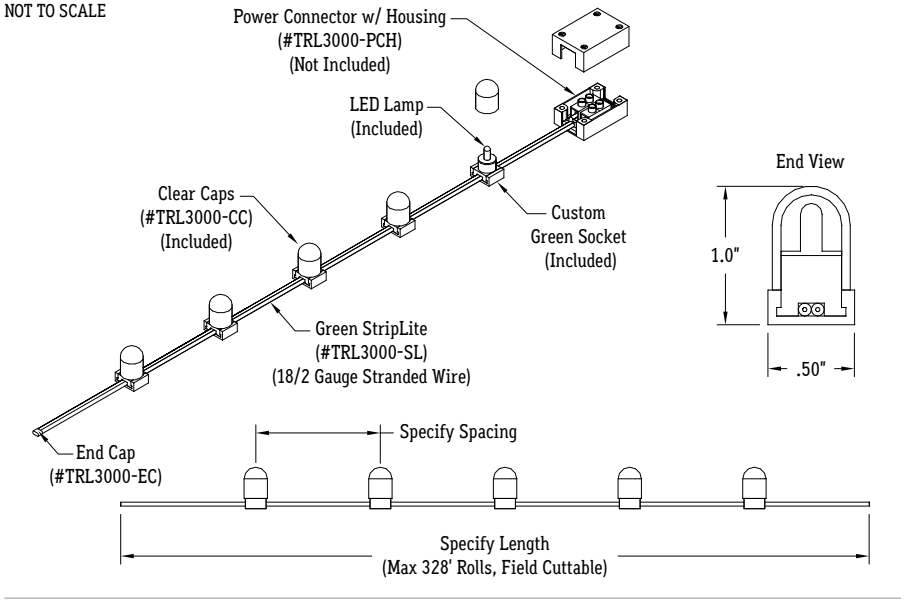

FEATURES	
APPLICATIONS	Accent, Tree Lighting
VOLTAGE	24VDC
LAMP TYPE	LEDs
SOCKET	Custom
LENGTH	Built to Order
CONSTRUCTION	Flexible Wire / Polycarbonate Lens
WIRING	Parallel
MOUNTING	Tie Wraps
LISTING	Dry or Wet Location
DIMMING	Forward Phase (TRA)

ELECTRICAL

treeLITE is a 24 Volt DC system. treeLITE requires a 24VDC (secondary side) transformer. The standard primary side voltage on our transformers is 120V or 277V. Consult factory for other primary side voltages.

ACCESSORIES (Not Included)

End Cap
(#TRL3000-EC)

Power Connector w/ Housing
(#TRL3000-PCH)

SPECIFY PRODUCT CODE (Use drop down menu to complete table or fill in the blanks)

TRL3000				CC
SERIES	SPACING	LAMP	LISTING	CAPS
<i>Ex. TRL3000</i>	12"	LED-2.7K	WET	CC
TRL3000	2" O/C	LED-2.7K	Indoor (DRY)	Clear (CC)
	3" O/C	LED-5.0K		
	4" O/C	LED-R	Outdoor (WET)	
	6" O/C	LED-G		
	8" O/C	LED-B		
	12" O/C	LED-A		

LAMP SPECIFICATIONS

LAMP NUMBER	DESCRIPTION	LAMP LIFE	WATTS	MAX LAMPS	2" O/C (1.5W/FT)	3" O/C (1W/FT)	4" O/C (.75W/FT)	6" O/C (.5W/FT)	8" O/C (.375W/FT)	12" O/C (.25W/FT)
LED-2.7K	2700K Warm White	100,000 hrs.	.25	200	33'	53'	66'	100'	133'	200'
LED-5.0K	5000K Cool White	100,000 hrs.	.25	200	33'	53'	66'	100'	133'	200'
LED-A	Amber	100,000 hrs.	.25	200	33'	53'	66'	100'	133'	200'
LED-R	Red	100,000 hrs.	.25	200	33'	53'	66'	100'	133'	200'
LED-G	Green	100,000 hrs.	.25	200	33'	53'	66'	100'	133'	200'
LED-B	Blue	100,000 hrs.	.25	200	33'	53'	66'	100'	133'	200'