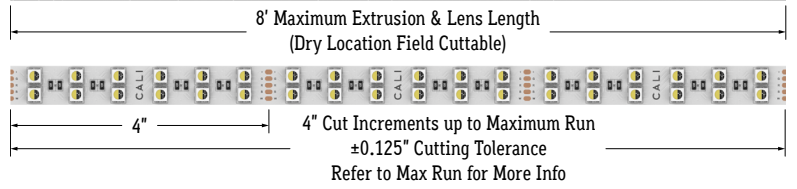

LIGHTSTRIP, EXTRUSION, & LENS

LENS

LIGHT LOSS FACTORS

LENS	EFFICACY LOSS
Clear (CL)	0%
50% Semi-Frosted (SF)	12.5%
100% Frosted (F)	25%

Example: 3.0K CCT LED with Frosted Lens. 25% of 100 is 25. 100 - 25 = 75. The Efficacy of 3.0K CCT LED with Frosted Lens is 75.

END VIEW

CALIFORNIA ACCENT LIGHTING, INC.

2820 E. Gretta Lane, Anaheim, CA 92806
ph. 800.921.CALI (2254) | fx. 714.535.7902 | info@calilighting.com | calilighting.com

© CALI. All rights reserved. CALI reserves the right to make changes or withdraw specifications without prior notice.