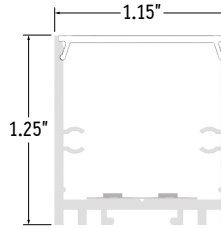

END VIEW

Clear Lens (CL)
50% Semi-Frosted Lens (SF)
100% Frosted Lens (F)

CALIFORNIA ACCENT LIGHTING, INC.

2820 E. Gretta Lane, Anaheim, CA 92806
ph. 800.921.CALI (2254) | fx. 714.535.7902 | info@calilighting.com | calilighting.com

© CALI. All rights reserved. CALI reserves the right to make changes or withdraw specifications without prior notice.