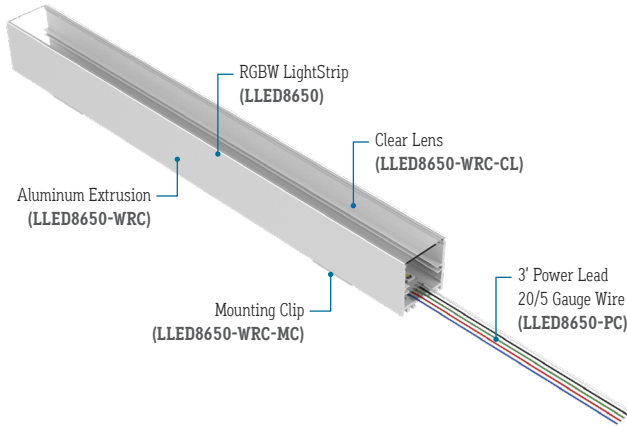

CALIFORNIA
ACCENT
LIGHTING
INC

± 0.15" Tolerance

FEATURES

APPLICATIONS	Accent, Decorative, Surface, Recessed, Pendant Lighting
LAMP TYPE	Color Changing LEDs: Red, Green, Blue, White
LENS	Clear, 50% Semi-Frosted, or 100% Frosted
VIEWING ANGLE	120°
MOUNTING	Mounting Channel or Mounting Clips (Sold Separately)
WEIGHT	0.269 lbs per foot
CONSTRUCTION	Aluminum Extrusion
LENGTH	Built to Order
LISTING	Dry Location UL2108, CSA C22.2 #9 UL8750, CSA250
INSTALLATION	Link to Installation Instructions
ELECTRICAL	
DIMMING	DMX-512
MAXIMUM RUN (Based on 5 Amps)	10' (11W) 13' (9W)
MAXIMUM RUN (Based on 4 Amps for Class II)	8' (11W) 10' (9W)
VOLTAGE	24VDC
DRIVER	Remote (Sold Separately)
TEMPERATURE RATINGS	Operating / Startup: -20° to 48°C (-4° to 120°F) Storage: -40° to 76°C (-40° to 170°F)

SERIES	LENS	WATTS PER FOOT	DIMMING	LED	LISTING	FINISH	FIXTURE LENGTH
LLED8650-WRC	-	-	- DMX	-	- DRY	-	-
LLED8650-WRC	Clear Lens (CL)	9 Watts (9W)	DMX-512 (DMX)	Red, Green, Blue, 3000K White*1 (RGBW)	Indoor (DRY)	Natural Silver*2 (NA) Polished (PA)	Specify Length in Feet & Inches Example: 7'8"
	50% Semi-Frosted Lens (SF)	11 Watts (11W)		Red, Green, Blue, 6000K White (RGBCW)		White (WH) Satin / Silver (SA)	
	100% Frosted Lens (F)					Black (BK)	

*1 Standard LED: RGBW if left blank

*2 Standard Finish: Natural Silver if left blank

LLED8650-WRC

ACCENT & COVE

PROJECT

TYPE

LIGHTSTRIP, EXTRUSION, & LENS

LENS

CALIFORNIA
ACCENT
LIGHTING
INC

LLED8650-WRC

ACCENT
& COVE

ACCESSORIES (Sold Separately)

Click image for additional information

Power Connector (20/5 Gauge Wire)
LLED8650-PC (33" Standard)
LLED8650-PC-X (X = Specify Length)