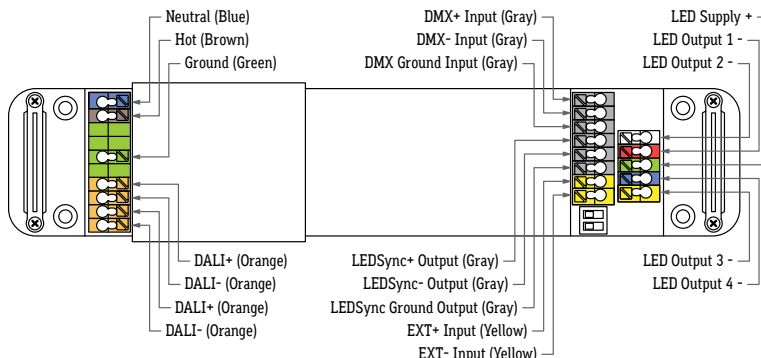

WIRING DIAGRAM OF DRIVER

COMPATIBLE PRODUCTS

AlumLEDs Series

- ALS50T
- ALS50T-C
- ALS50T-R
- ALS50T-MI
- ALS210T
- ALS210T-FC
- ALS210T-LP
- ALS250T
- ALS250T-FC
- ALS450T
- ALS500T
- ALS500T-DBR
- ALS500T-DPM
- ALS500T-RMW
- ALS500T-SMQ
- ALS500T-SMR
- ALS500T-SQ
- ALS500T-SWM
- ALS600T
- ALS600T-AD
- ALS800T
- ALS900T

LipLEDs Series

- LLED8300
- LLED8350
- LLED8500
- LLED8550
- LLED8600
- LLED8650

AisleLITE Series

- AIL1700
- AIL1800
- AIL2000

StepLITE Series

- STL6125
- STL6150
- STL6175
- STL6200
- STL6400
- STL6500
- STL6550
- STL6600
- STL6700

WallLITE Series

- WL6950

Note: Drivers are not available for individual purchase. Drivers may only be ordered as a replacement for an existing order. Consult Factory for ordering options and requirements.

SERIES	PRIMARY VOLTAGE	SECONDARY VOLTAGE	DIMMING	LISTING
DRV100-E	- UNV	- 24VDC	-	- DRY
DRV100-E	Universal: 120V - 277V (UNV)	24 Volts (24VDC)	DALI (DALI) DMX-512 (DMX)	Indoor (DRY)