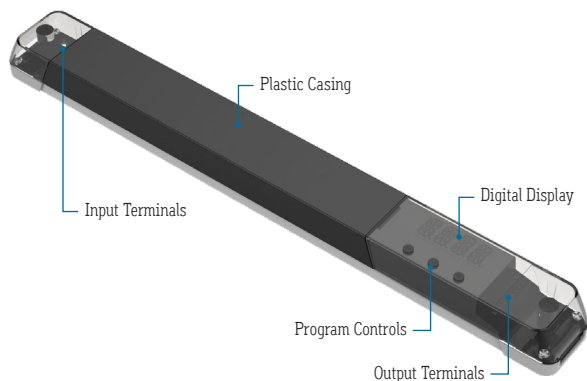

## FEATURES

<b>APPLICATIONS</b>	RDM LED Lighting
<b>BEST USE</b>	Remote Driver
<b>CONSTRUCTION</b>	Plastic Housing
<b>FINISH</b>	Black
<b>WEIGHT</b>	1.55 lbs
<b>SIZE</b>	15.27" (L) x 1.65" (W) x 1.18" (H)
<b>MOUNTING</b>	Mounting Holes
<b>DIMMING</b>	
<b>DIMMING PROTOCOL</b>	DMX, DALI
<b>DIMMING RANGE</b>	100% - 0.1%
<b>INPUT</b>	
<b>INPUT VOLTAGE</b>	Universal Voltage (120V - 277V AC)
<b>INPUT FREQUENCY</b>	50 / 60 Hz
<b>MAX INPUT CURRENT</b>	1.05A @ 120V / 60 Hz
<b>OUTPUT</b>	
<b>OUTPUT VOLTAGE</b>	12V - 24V DC
<b>OUTPUT POWER</b>	100 Watts
<b>OUTPUT CURRENT</b>	2.8A
<b>TECHNICAL SPECIFICATIONS</b>	
<b>CLASS</b>	2
<b>RATING</b>	Indoor
<b>LISTING</b>	UL 1310, UL 8750
<b>OPERATING TEMPERATURE</b>	-20°C to +50°C
<b>TCASE</b>	70°C
<b>DMX</b>	E1.11 - 2008, USITT DMX512-A, ANSI E1.20
<b>DALI</b>	EN 62386-101/102/207
<b>RoHS</b>	RoHS3 (Directives 2011/65/EU-2015/863/EU)
<b>MAX THD</b>	< 10% At Full Load
<b>POWER FACTOR</b>	> 0.94 At Full Load
<b>EFFICIENCY</b>	83% At Full Load
<b>PROTECTIONS</b>	Surge Circuit