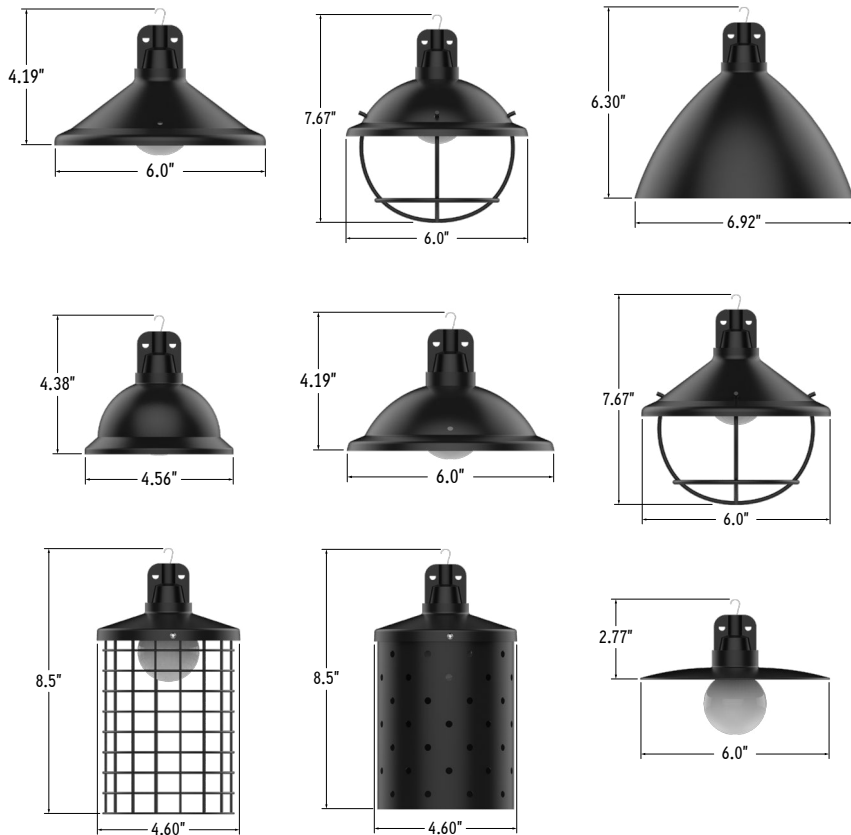

marketLITE™ Series

PRODUCT DESCRIPTION

marketLITE™ Series is an excellent choice for illuminating large areas, or as accent/decorative lighting. This line voltage (120V) system features long-life, energy-efficient LEDs (incandescent option also available), that provide a pleasant mood to outdoor venues, restaurant interiors, patios, etc. Once measurements are finalized, marketLITE can be easily field cut and installed by attaching special hooks on the lamp sockets to an aircraft cable or eye-hooks.