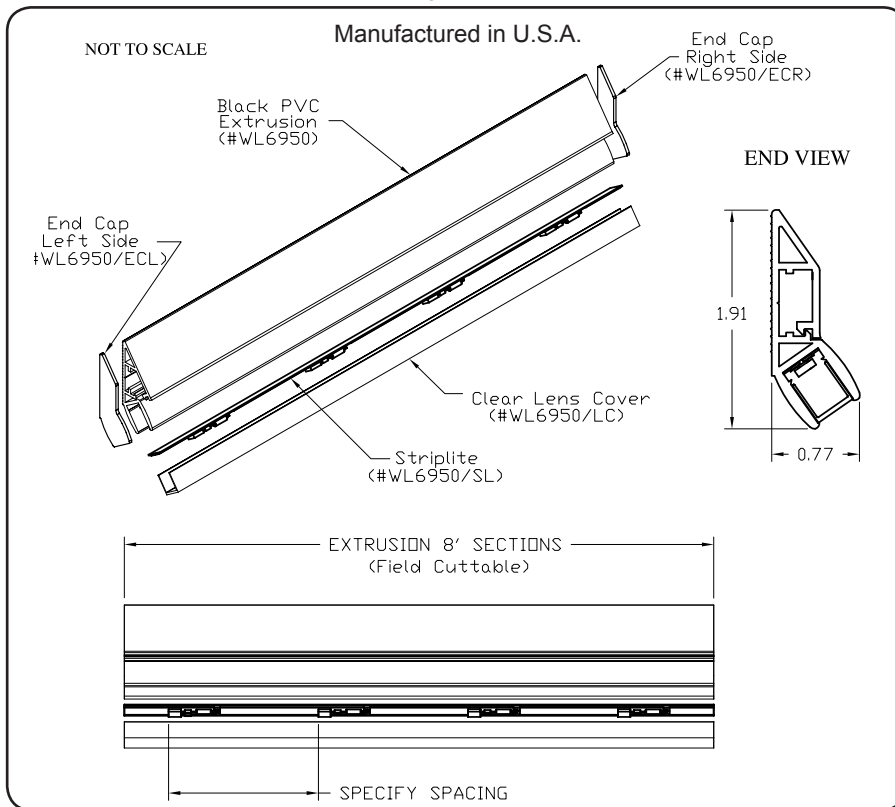

Drawing # WL6950

How to Order or Specify

Product Code: (Fill in the Blanks)

WL6950 / _____ / _____ / _____

Ex: WL6950	6"	LED-WW	CL
Series	Spacing	Lamp	Lens
WL6950	1.5" O/C	LED-WW	Clear (CL)
	2" O/C	LED-CW	
	3" O/C	LED-R	
	4" O/C	LED-G	
	6" O/C	LED-B	
	8" O/C	LED-A	
	12" O/C	IN-A	
		IN-B	

Fixture Type

Product Features

- Applications:** Step Lighting
- Voltage:** 12V
- Lamp Type:** LEDs or Incandescent
- Socket:** Custom
- Length:** Built to Order
- Construction:** Black PVC Extrusion
- Wiring:** Parallel Wiring
- Mounting:** Adhesive
- Listing:** Dry Location - UL1598