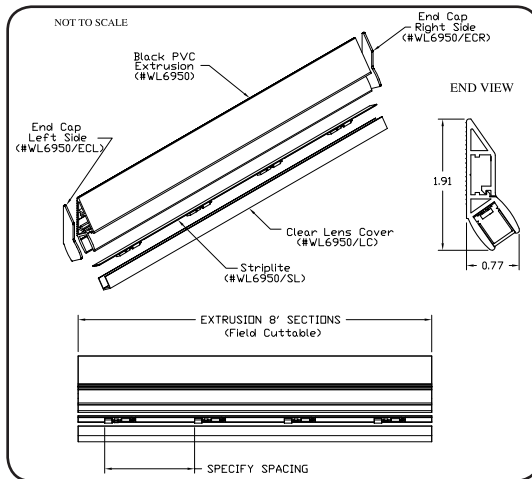

How to Order or Specify
Product Code: (Fill in the Blanks)
STL6100 /

Example: STL6100	GR
Series	Reflective Edge
STL6100	White (WH)
	Gray (GR)
	Black (BK)