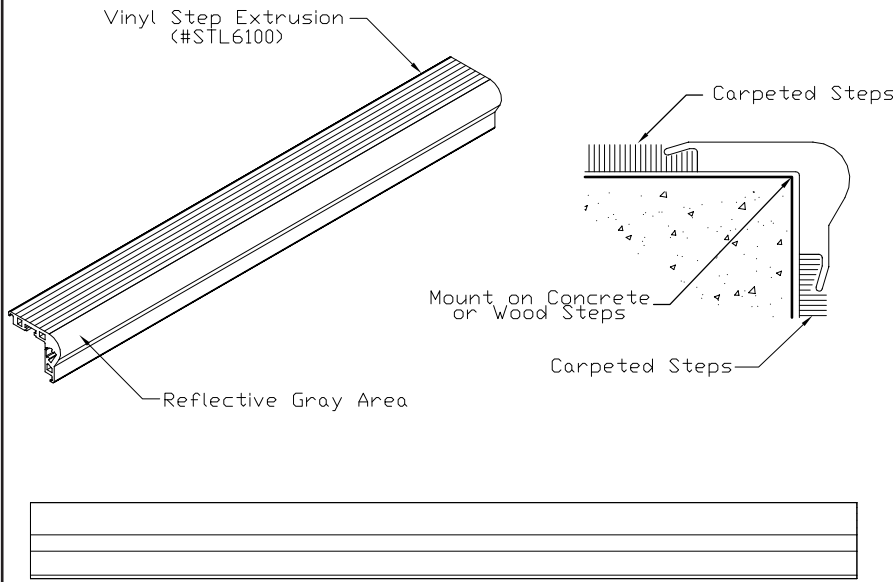

Date:

Specifier:

Project:

2034 E. Lincoln Ave. # 431 • Anaheim, CA 92806
 TF: 800.921.CALI (2254) • PH: 714-535-7900 • FX: 714.535.7902
 Web site: www.calilighting.com • E-mail: info@calilighting.com

Drawing # STL6100

Manufactured in U.S.A.

NOT TO SCALE

Fixture Type

Product Features

- Applications:** Carpeted Steps
- Voltage:** Contains No Lighting
- Lamp Type:** Contains No Lighting
- Length:** 12' Lengths
- Construction:** Vinyl Material
- Light Output:** Use WallLite System
- Mounting:** Concrete or Wood Steps
- Listing:** Dry Location