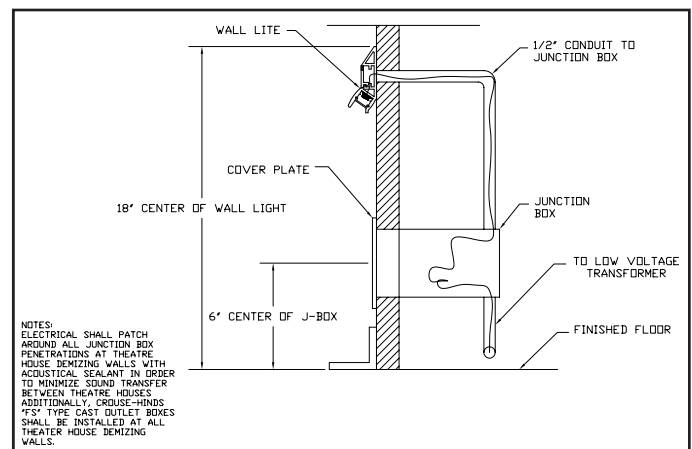

Date:	Specifier:	Project:	

2034 E. Lincoln Ave. # 431 • Anaheim, CA 92806
TF: 800.921.CALI (2254) • PH: 714-535-7900 • FX: 714.535.7902
Web site: www.calilighting.com • E-mail: info@calilighting.com