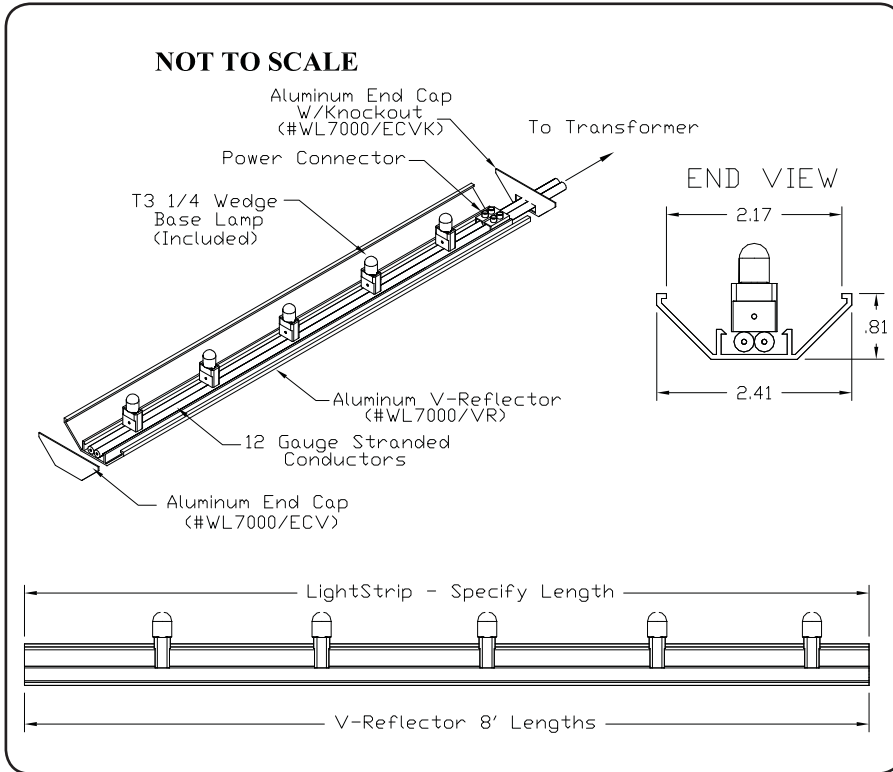

Drawing # WL3

Fixture Type	
---------------------	--

Product Features

- Applications:** Indoor- Cove, Accent Ltg.
- Voltage:** 24V
- Socket Base:** Wedge Base
- Length:** Built to Order
- Finish:** White
- Feed:** Standard 1' Leads
- Mounting:** Mounting Clips
- Listing:** Dry or Wet Location
- Options:** U-Channel