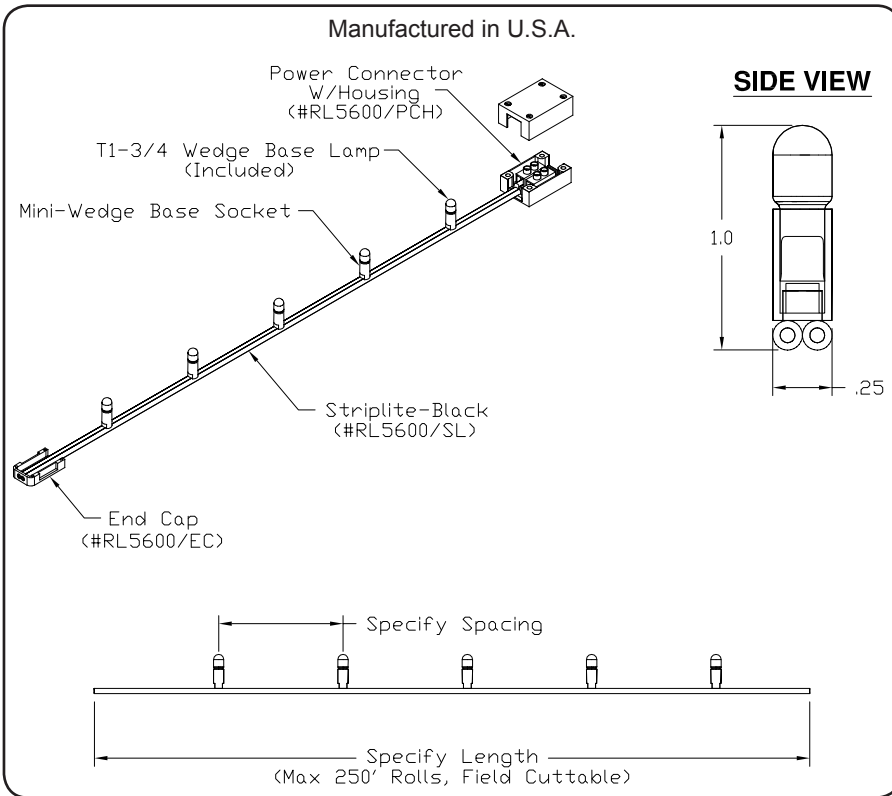

Drawing # RL5600

Manufactured in U.S.A.

Fixture Type

Product Features

- Applications:** Accent Outdoor Lighting
- Voltage:** 24V
- Socket Base:** Mini-Wedge Base
- Length:** Built to Order
- Finish:** Black Wire and Sockets
- Feed:** Standard 6' Leads
- Mounting:** Mounting Clips
- Listing:** Wet Location
- Options:** U-Channel & Lens

How to Order or Specify

Product Code: (Fill in the Blanks)

Example: RL5600	2"	IN-C	MC	NL
Series	Spacing	Lamp #	Mounting	Lens
RL5600	2" O/C	IN-A	Mounting Clips (MC)	No Lens (NL)
	3" O/C	IN-B	U-Channel (UC)	Lens (LE)
	4" O/C	IN-C		
	6" O/C	IN-D		
	12" O/C	IN-E		