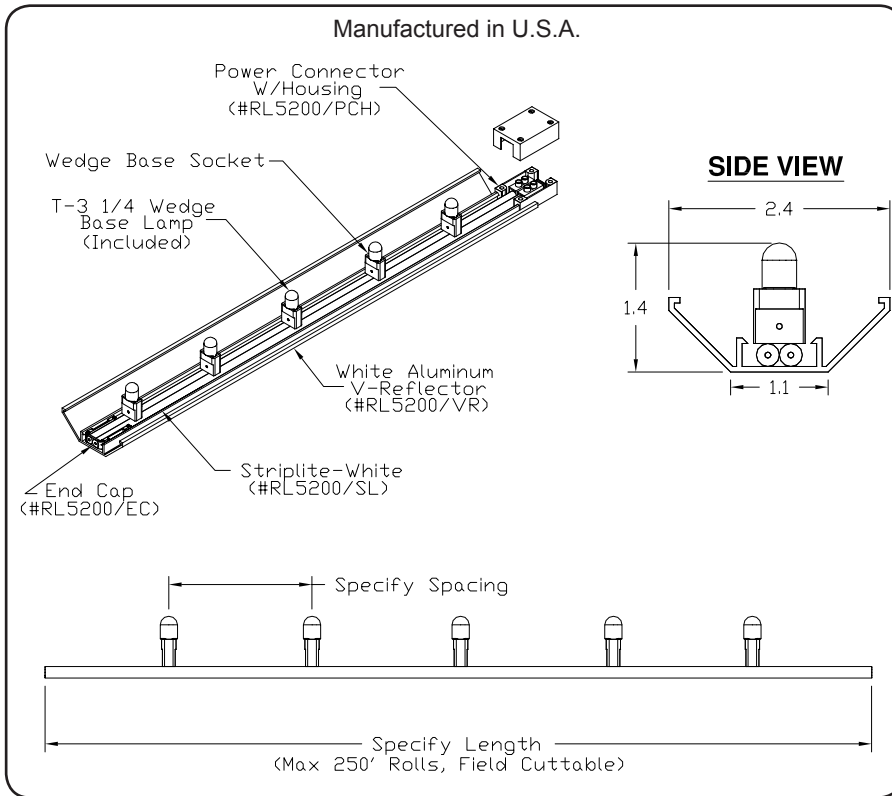

Drawing # RL5200-VR

Manufactured in U.S.A.

Fixture Type

Product Features

- Applications:** Accent Outdoor Lighting
- Voltage:** 24V
- Socket Base:** Wedge Base
- Length:** Built to Order
- Finish:** White Wire and Sockets
- Feed:** Standard 6' Leads
- Mounting:** Mounting Clips
- Listing:** Wet Location
- Options:** U-Channel
Mounting Clips

How to Order or Specify

Product Code: (Fill in the Blanks)

RL5200	/	/	/	VR	/	NL		
Example: RL5200	/	2"	/	5WXE	/	VR	/	NL
Series	Spacing	Lamp #	Mounting	Series	Spacing	Lamp #	Mounting	Series
RL5200	2" O/C	4W	V-Reflector (VR)					No Lens (NL)
	3" O/C	5W						
	4" O/C	7W						
	6" O/C	4WF						
	12" O/C	5WF						
		7WF						