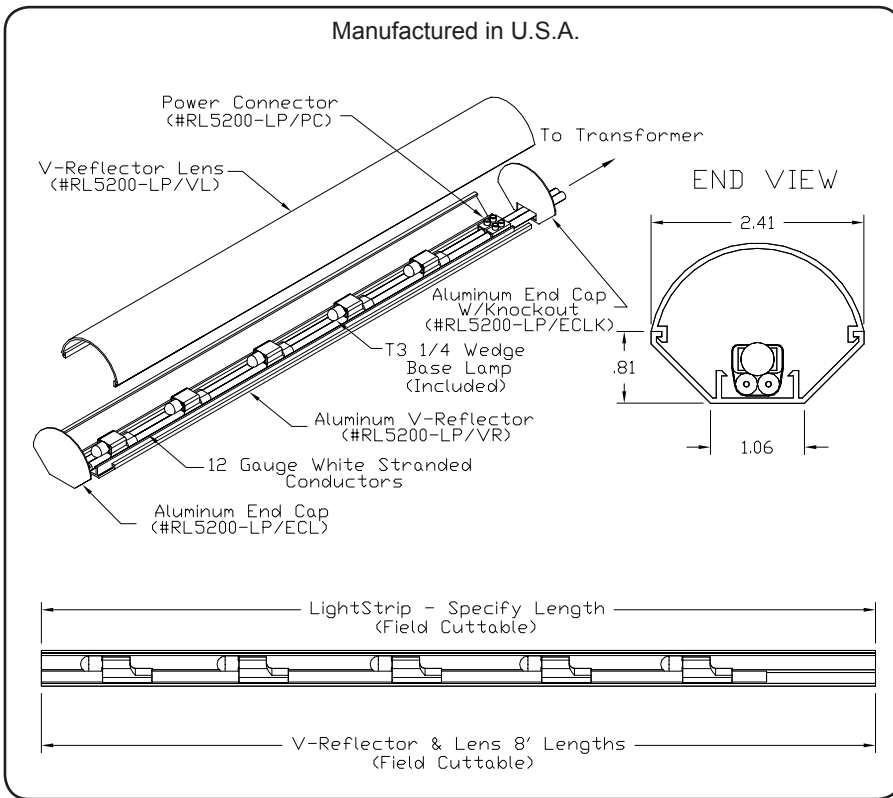

Drawing # RL5200-LPVR

**Fixture Type**

**Product Features**

- Applications:** Accent Outdoor Lighting
- Voltage:** 24V
- Socket Base:** Wedge Base
- Length:** Built to Order
- Finish:** White Wire and Sockets
- Feed:** Standard 6' Leads
- Mounting:** Mounting Clips
- Listing:** Wet Location
- Options:** U-Channel  
Mounting Clips