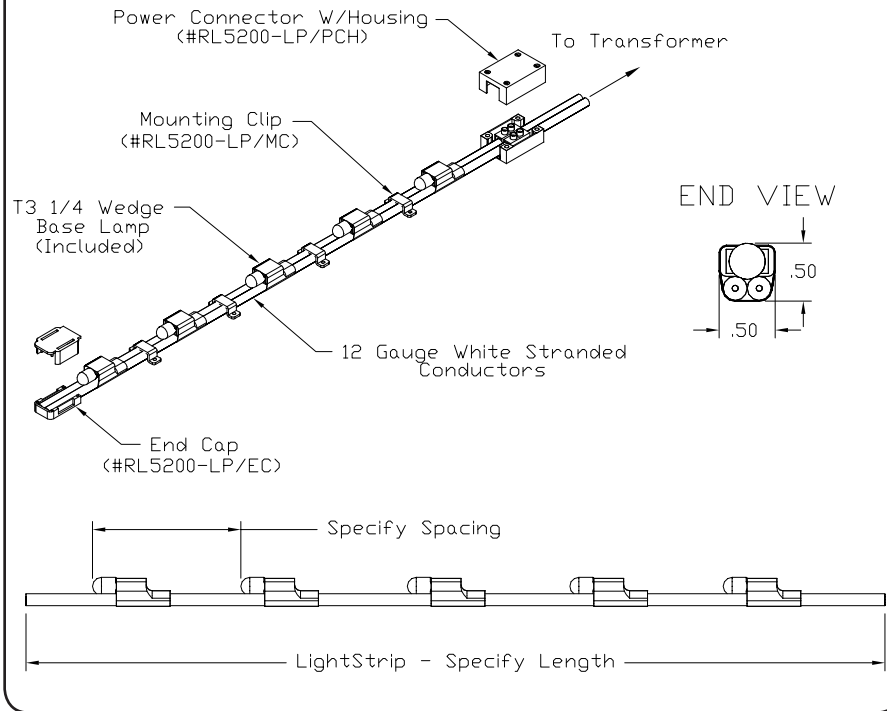

Drawing # RL5200-LP

Manufactured in U.S.A.

Fixture Type

Product Features

- Applications:** Accent Outdoor Lighting
- Voltage:** 24V
- Socket Base:** Wedge Base
- Length:** Built to Order
- Finish:** White Wire and Sockets
- Feed:** Standard 6' Leads
- Mounting:** Mounting Clips
- Listing:** Wet Location
- Options:** V-Reflector
U-Channel

How to Order or Specify

Product Code: (Fill in the Blanks)

RL5200-LP / / / MC / NL

Example: RL5200-LP	2"	5WXE	MC	NL
Series	Spacing	Lamp #	Mounting	Lens
RL5200-LP	2" O/C	4W	Mounting Clips (MC)	No Lens (NL)
	3" O/C	5W		
	4" O/C	7W		
	6" O/C	4WF		
	12" O/C	5WF		
		7WF		

RimLite is used in:

- Restaurants
- Casinos
- Retail Stores/Shopping Malls
- Hotels
- Homes and many more

Electrical

RimLite is available in 12 or 24 Volts. RimLite is a 15 amp system (14 gauge wire). A transformer is required for the RimLite System. Our standard transformer primary side voltage is 120 Volts. Consult factory for other voltages.