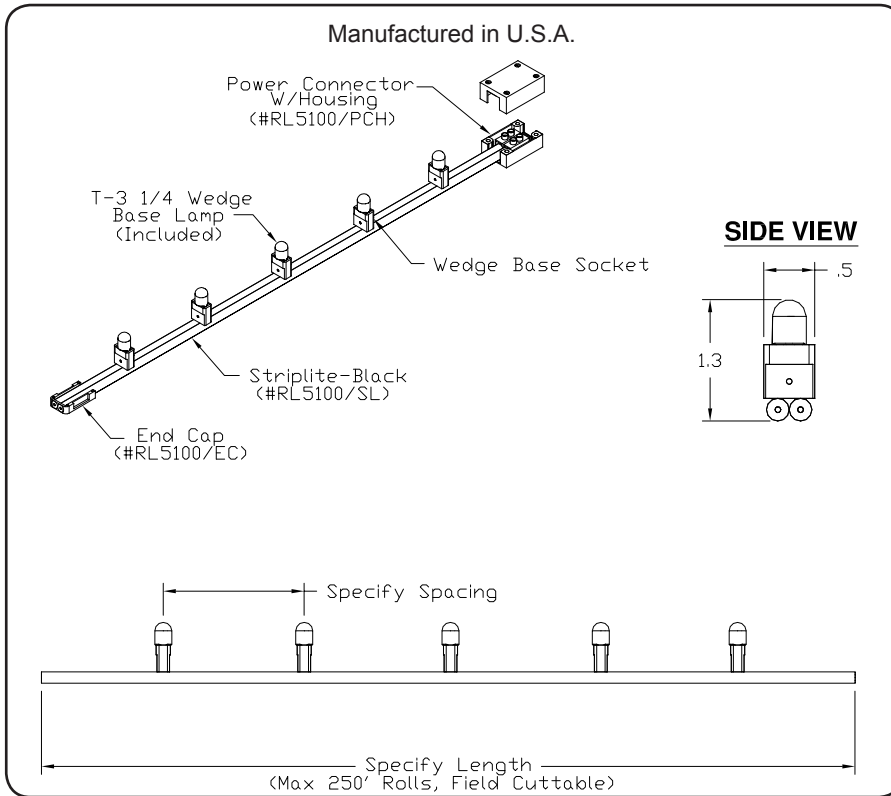

Drawing # RL5100

**Fixture Type**

**Product Features**

- Applications:** Accent Outdoor Lighting
- Voltage:** 24V
- Socket Base:** Wedge Base
- Length:** Built to Order
- Finish:** Black Wire and Sockets
- Feed:** Standard 6' Leads
- Mounting:** Mounting Clips
- Listing:** Wet Location
- Options:** V-Reflector  
U-Channel

RimLite is used in:

- Restaurants
- Casinos
- Retail Stores/Shopping Malls
- Hotels
- Homes and many more

**Electrical**

RimLite is available in 12 or 24 Volts. RimLite is a 15 amp system (14 gauge wire). A transformer is required for the RimLite System. Our standard transformer primary side voltage is 120 Volts. Consult factory for other voltages.