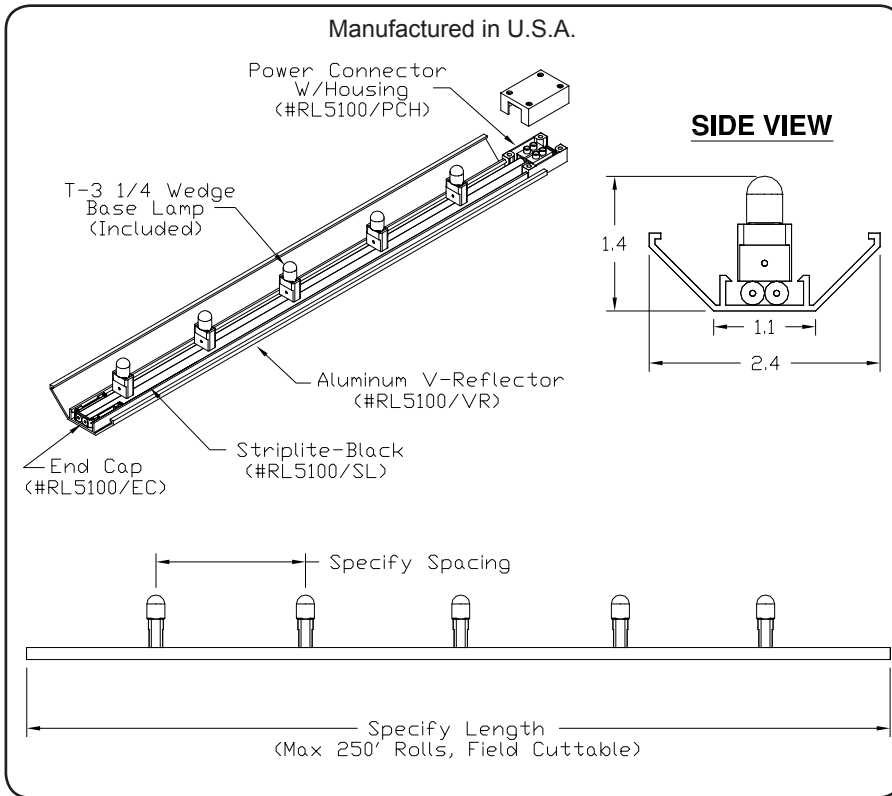

Drawing # RL5100-VR

Manufactured in U.S.A.

Fixture Type

Product Features

- Applications:** Accent Outdoor Lighting
- Voltage:** 24V
- Socket Base:** Wedge Base
- Length:** Built to Order
- Finish:** Black Wire and Sockets
- Feed:** Standard 6' Leads
- Mounting:** Mounting Clips
- Listing:** Wet Location
- Options:** U-Channel
Mounting Clips

How to Order or Specify

Product Code: (Fill in the Blanks)

RL5100	/	/	/	VR	/	NL
Example: RL5100	2"	5WXE	VR	NL		
Series	Spacing	Lamp #	Mounting	Lens		
RL5100	2" O/C	4W	V-Reflector (VR)	No Lens (NL)		
	3" O/C	5W				
	4" O/C	7W				
	6" O/C	4WF				
	12" O/C	5WF				
		7WF				