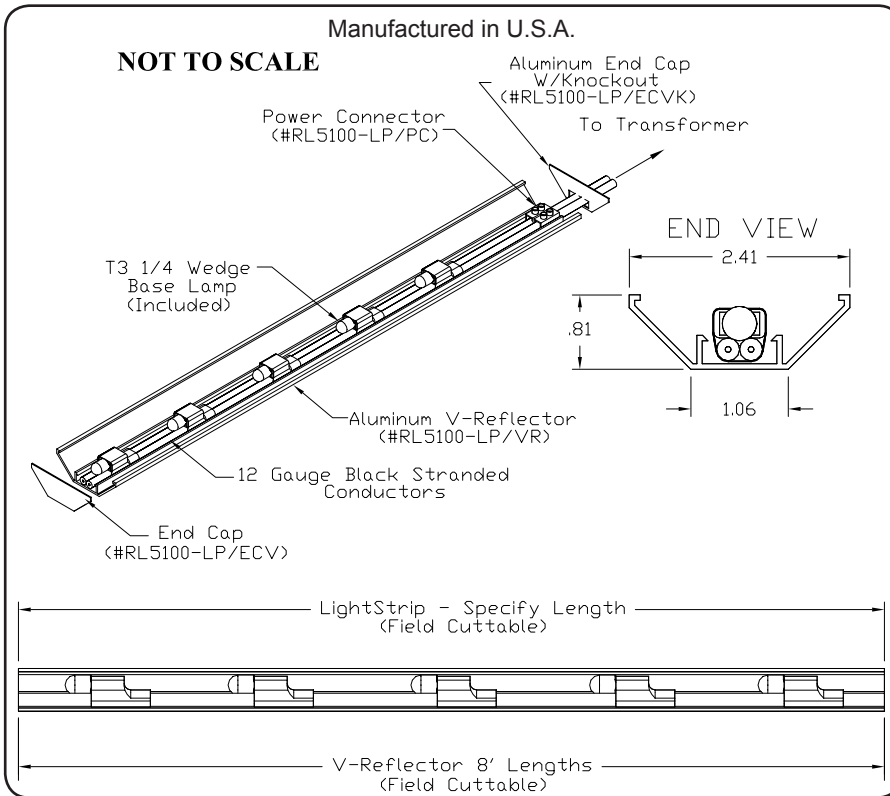

Drawing # RL5100-LPVR

Fixture Type

Product Features

- Applications:** Accent Outdoor Lighting
- Voltage:** 24V
- Socket Base:** Wedge Base
- Length:** Built to Order
- Finish:** Black Wire and Sockets
- Feed:** Standard 6' Leads
- Mounting:** Mounting Clips
- Listing:** Wet Location
- Options:** U-Channel
Mounting Clips