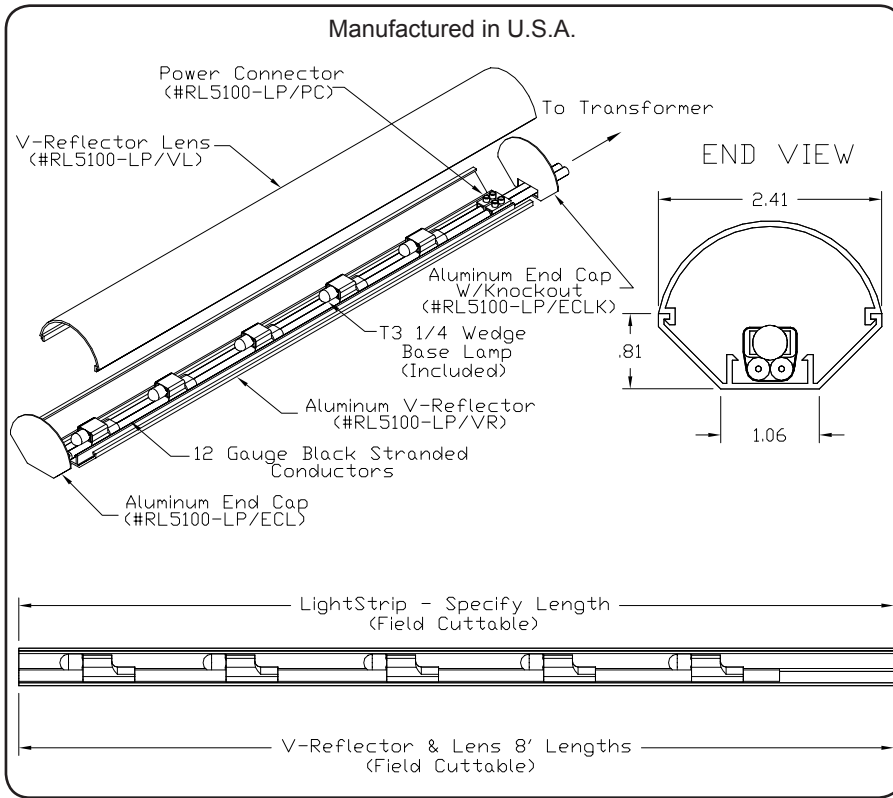

Drawing # RL5100-LPVR

Fixture Type

Product Features

- Applications:** Accent Outdoor Lighting
- Voltage:** 24V
- Socket Base:** Wedge Base
- Length:** Built to Order
- Finish:** Black Wire and Sockets
- Feed:** Standard 6' Leads
- Mounting:** Mounting Clips
- Listing:** Wet Location
- Options:** U-Channel
Mounting Clips