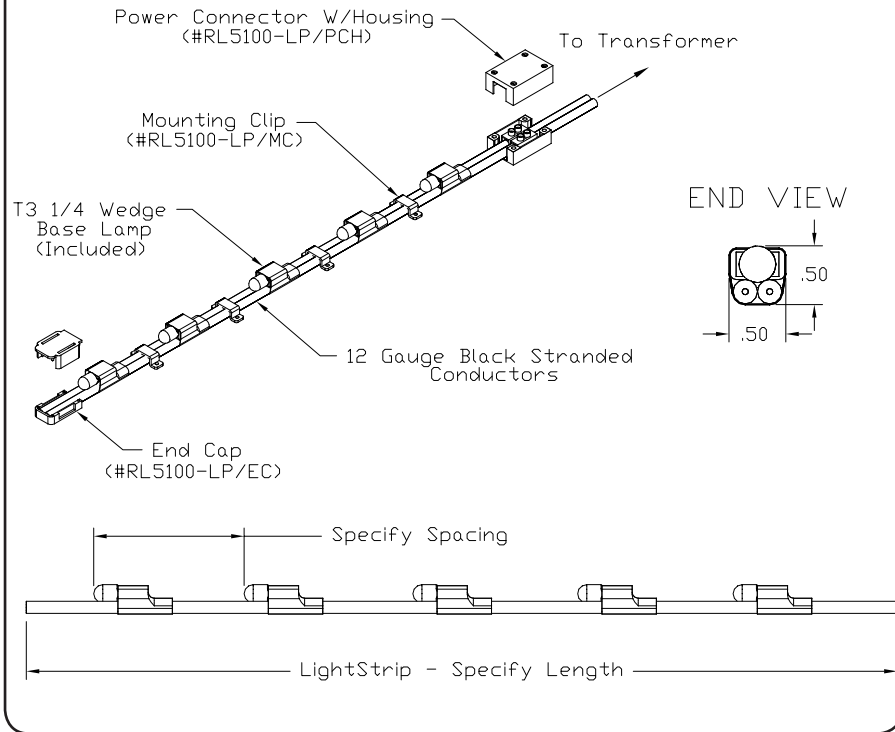

Drawing # RL5100-LP

Manufactured in U.S.A.

Fixture Type

Product Features

- Applications:** Accent Outdoor Lighting
- Voltage:** 24V
- Socket Base:** Wedge Base
- Length:** Built to Order
- Finish:** Black Wire and Sockets
- Feed:** Standard 6' Leads
- Mounting:** Mounting Clips
- Listing:** Wet Location
- Options:** V-Reflector
U-Channel

How to Order or Specify

Product Code: (Fill in the Blanks)

RL5100-LP / / / MC / NL

Example: RL5100-LP	2"	5WXE	MC	NL
Series	Spacing	Lamp #	Mounting	Lens
RL5100-LP	2" O/C	4W	Mounting Clips (MC)	No Lens (NL)
	3" O/C	5W		
	4" O/C	7W		
	6" O/C	4WF		
	12" O/C	5WF		
		7WF		

RimLite is used in:

- Restaurants
- Casinos
- Retail Stores/Shopping Malls
- Hotels
- Homes and many more

Electrical

RimLite is available in 12 or 24 Volts. RimLite is a 15 amp system (14 gauge wire). A transformer is required for the RimLite System. Our standard transformer primary side voltage is 120 Volts. Consult factory for other voltages.