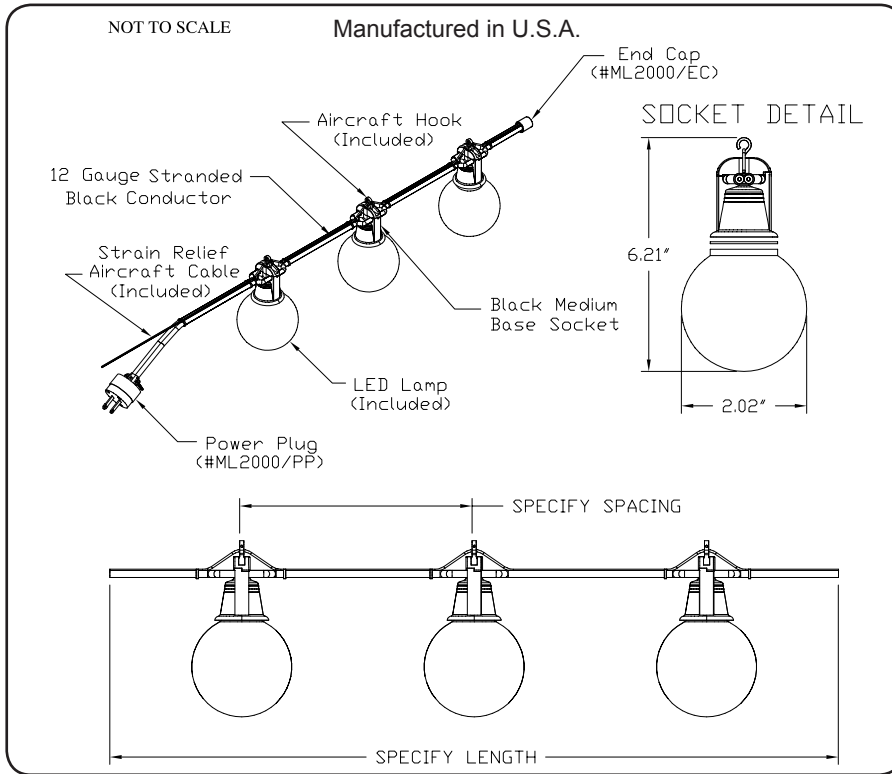

MarketLite is used in:

- Restaurants
- Casinos
- Street decorations
- Amusement parks
- Shopping malls
- Promenades and many more

Electrical

MarketLite is available in 120 Volts or 12 Volts. MarketLite is a 20 amp system (12 gauge wire). If using 12 Volt lamps, a 12 Volt (secondary side) transformer is required. Our standard transformer primary side voltage is 120 Volts. Consult factory for other voltages.

Installation

MarketLite is an easy-to-install lighting product that can be field cut to meet your requirements.

Date:	Specifier:	Project:	
-------	------------	----------	--

2034 E. Lincoln Ave. # 431 • Anaheim, CA 92806
 TF: 800.921.CALI (2254) • PH: 714-535-7900 • FX: 714.535.7902
 Web site: www.calilighting.com • E-mail: info@calilighting.com

Drawing # ML2000

Fixture Type	
---------------------	--

Product Features

- Applications:** Indoor and Outdoor
- Voltage:** 120V
- Lamp:** LED Lamp Included
- Length:** Built to Order
- Finish:** Black
- Feed:** Standard 6' Leads
- Strain Relief:** Aircraft Cable Included
- Listing:** Dry or Wet Location
- Options:** Incandescent Lamps
Mesh, Cages, Canopies
- LED Lamp Life:** 50,000 Hours