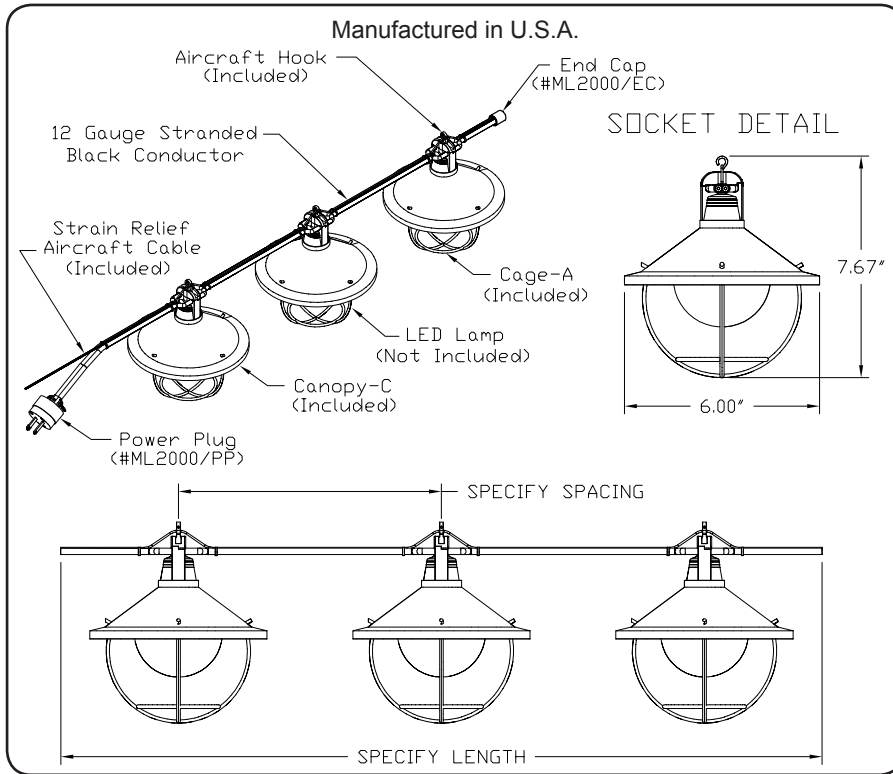

Drawing # ML2000-CCCA

Lamp Specifications

Lamp #	Description	Volts	Watts	Lumens	12" O/C	18" O/C	24" O/C
LED-2.7K	Warm White LED 2700K	120	2.5W	135	324'	324'	324'
LED-5.0K	Cool White LED 5000K	120	2.5W	145	324'	324'	324'
LED-R	Red LED	120	2.5W		324'	324'	324'
LED-G	Green LED	120	2.5W		324'	324'	324'
LED-B	Blue LED	120	2.5W		324'	324'	324'
LED-A	Amber LED	120	2.5W		324'	324'	324'
LED-RGB	7 Color Changing LED	120	5.0W		324'	324'	324'

How to Order or Specify

Product Code: (Fill in the Blanks)

ML2000 / _____ / _____ / CCCA / _____ / _____ / _____

Ex.: ML2000	12"	LED-2.7K	CCCA	Wet	WH	BK
Series	Spacing	Lamp #	Canopy	Dry or Wet	Canopy Inside	Canopy Outside
ML2000	12" O/C	LED-2.7K	Canopy C w/	Indoor (Dry)	Natural (WH)	Natural (WH)
	18" O/C	LED-5.0K	Cage A (CCCA)	Outdoor (Wet)	Chrome (CR)	Chrome (CR)
	24" O/C	LED-R			White (WH)	White (WH)
	36" O/C	LED-G			Black (BK)	Black (BK)
	48" O/C	LED-B			Green (GN)	Green (GN)
		LED-A			Red (RD)	Red (RD)
		LED-RGB			Silver (SR)	Silver (SR)