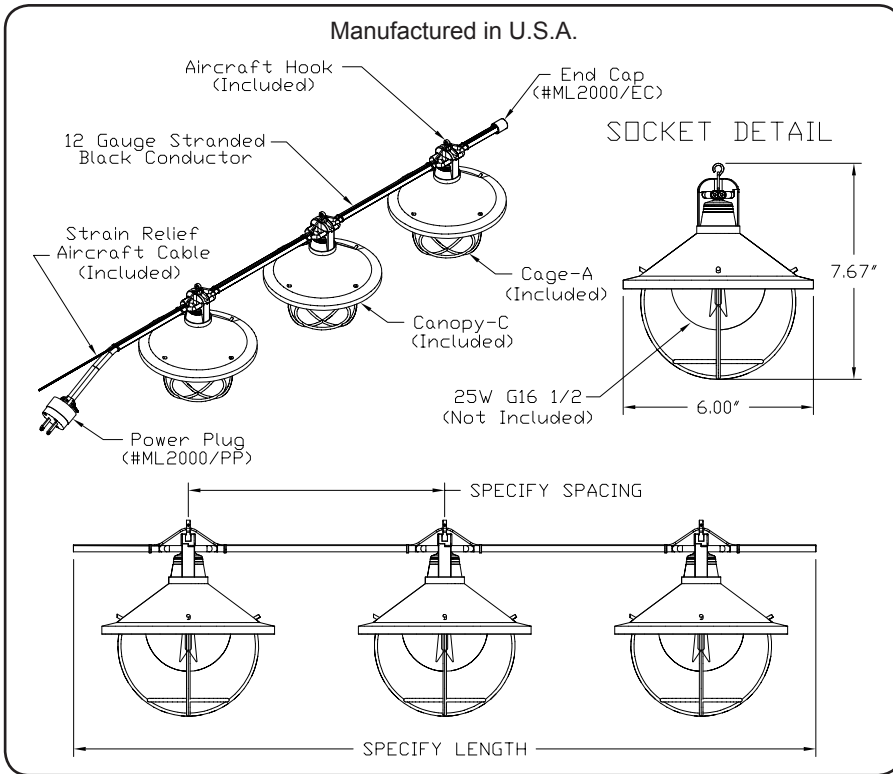

Installation

MarketLite is an easy-to-install lighting product that can be field cut to meet your lighting requirements.

Drawing # ML2000-CCCA

Fixture Type	
---------------------	--

Product Features

- Applications:** Indoor and Outdoor
- Voltage:** 120V or 12V
- Socket Base:** Medium Base
- Length:** Built to Order
- Finish:** Black
- Feed:** Standard 6' Leads
- Strain Relief:** Aircraft Cable Included
- Listing:** Dry or Wet Location
- Options:** LED Lamps
Mesh Canopies