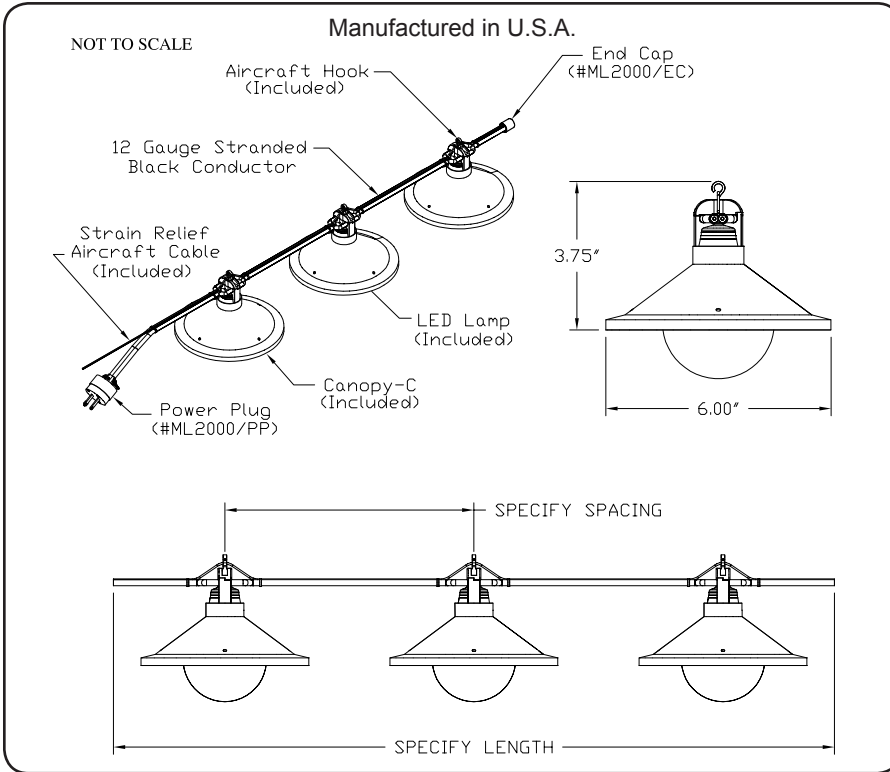

Drawing # ML2000-CC

Fixture Type

Product Features

- Applications:** Indoor and Outdoor
- Voltage:** 120V or 12V
- Lamp:** LED Lamp Included
- Length:** Built to Order
- Finish:** Black
- Feed:** Standard 6' Leads
- Strain Relief:** Aircraft Cable Included
- Listing:** Dry or Wet Location
- Options:** Incandescent Lamps
Mesh, Cages, Canopies
- LED Lamp Life:** 50,000 Hours

Lamp Specifications

Lamp #	Description	Volts	Watts	Lumens	12" O/C	18" O/C	24" O/C
LED-2.7K	Warm White LED 2700K	120	2.5W	135	324'	324'	324'
LED-5.0K	Cool White LED 5000K	120	2.5W	145	324'	324'	324'
LED-R	Red LED	120	2.5W		324'	324'	324'
LED-G	Green LED	120	2.5W		324'	324'	324'
LED-B	Blue LED	120	2.5W		324'	324'	324'
LED-A	Amber LED	120	2.5W		324'	324'	324'
LED-RGB	7 Color Changing LED	120	5.0W		324'	324'	324'