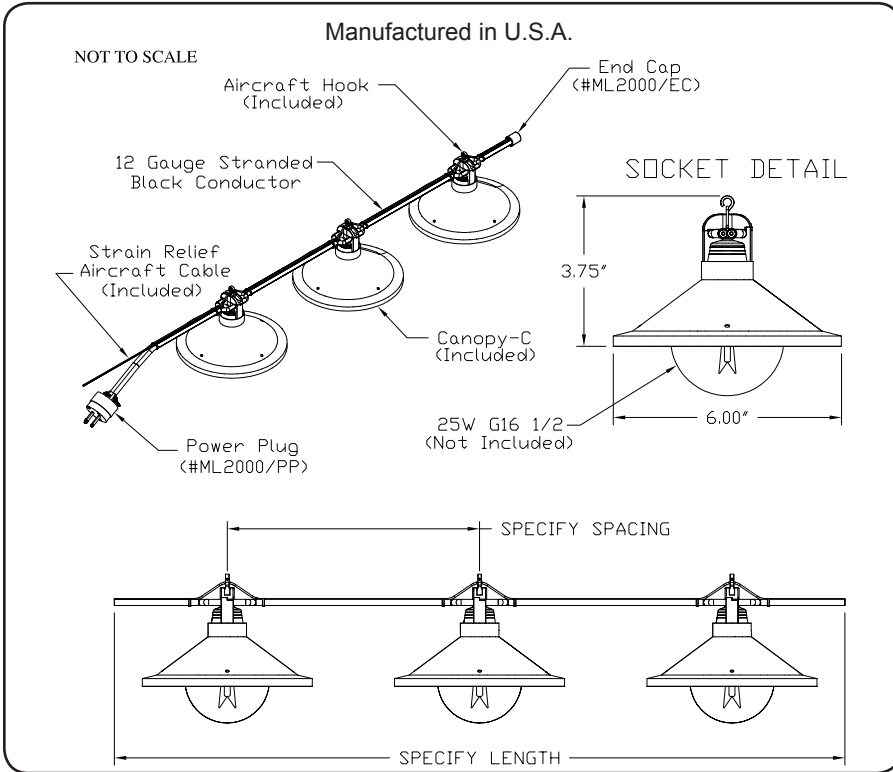

Installation

MarketLite is an easy-to-install lighting product that can be field cut to meet your lighting requirements.

Date:	Specifier:	Project:	
-------	------------	----------	--

2034 E. Lincoln Ave. # 431 • Anaheim, CA 92806
 TF: 800.921.CALI (2254) • PH: 714-535-7900 • FX: 714.535.7902
 Web site: www.calilighting.com • E-mail: info@calilighting.com

Drawing # ML2000-CC

Fixture Type

Product Features

- Applications:** Indoor and Outdoor
- Voltage:** 120V or 12V
- Socket Base:** Medium Base
- Length:** Built to Order
- Finish:** Black
- Feed:** Standard 6' Leads
- Strain Relief:** Aircraft Cable Included
- Listing:** Dry or Wet Location
- Options:** LED Lamps
Mesh Canopies
Canopies Cages