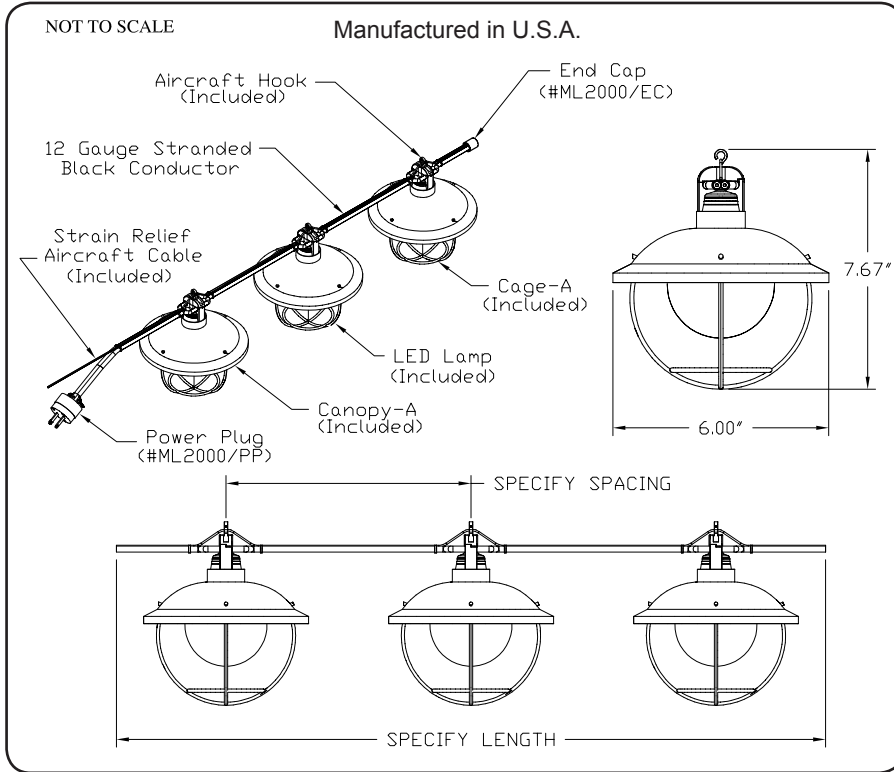

Drawing # ML2000-CACA

Fixture Type

Product Features

- Applications:** Indoor and Outdoor
- Voltage:** 120V or 12V
- Lamp:** LED Lamp Included
- Length:** Built to Order
- Finish:** Black
- Feed:** Standard 6' Leads
- Strain Relief:** Aircraft Cable Included
- Listing:** Dry or Wet Location
- Options:** Incandescent Lamps
Mesh, Cages, Canopies
- LED Lamp Life:** 50,000 Hours

Lamp Specifications

Lamp #	Description	Volts	Watts	Lumens	12" O/C	18" O/C	24" O/C
LED-2.7K	Warm White LED 2700K	120	2.5W	135	324'	324'	324'
LED-5.0K	Cool White LED 5000K	120	2.5W	145	324'	324'	324'
LED-R	Red LED	120	2.5W		324'	324'	324'
LED-G	Green LED	120	2.5W		324'	324'	324'
LED-B	Blue LED	120	2.5W		324'	324'	324'
LED-A	Amber LED	120	2.5W		324'	324'	324'
LED-RGB	7 Color Changing LED	120	5.0W		324'	324'	324'