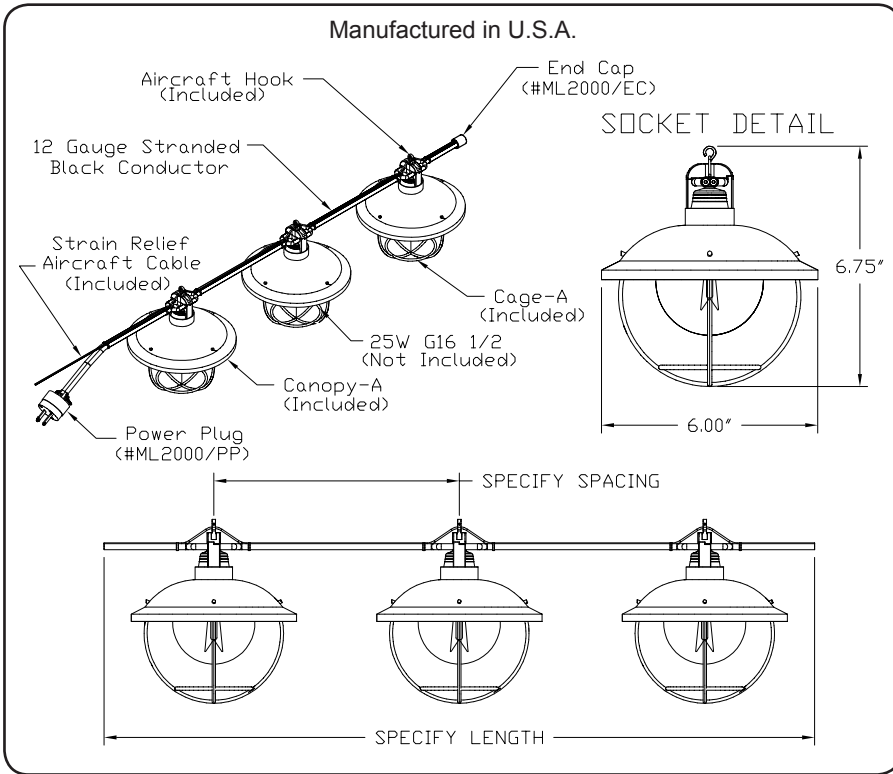

Drawing # ML2000-CACA

Fixture Type	

Product Features

- **Applications:** Indoor and Outdoor
- **Voltage:** 120V or 12V
- **Socket Base:** Medium Base
- **Length:** Built to Order
- **Finish:** Black
- **Feed:** Standard 6' Leads
- **Strain Relief:** Aircraft Cable Included
- **Listing:** Dry or Wet Location
- **Options:** LED Lamps
  Mesh Canopies

Lamp Specifications

Lamp #	Description	Volts	Watts	Max. Watts Per Run	12" O/C	18" O/C	24" O/C
120V	Any Medium Base Lamp	120		1920W			
12V/5W	5 Watt Incandescent	12	5	240W(48 Lamps)	48'	72'	96'
12V/15W	15 Watt Incandescent	12	15	240W(16 Lamps)	16'	24'	32'

How to Order or Specify

Product Code: (Fill in the Blanks)

ML2000 / _____ / _____ / CACA / _____ / _____ / _____

Ex.: ML2000	12"	120V	CACA	Wet	WH	BK
Series	Spacing	Lamp #	Canopy	Dry or Wet	Canopy Inside	Canopy Outside
ML2000	12" O/C	120V	Canopy A w/ Cage(CACA)	Indoor (Dry)	Natural (NA)	Natural (NA)
	18" O/C	12V/5W		Outdoor (Wet)	Chrome (CR)	Chrome (CR)
	24" O/C	12V/15W			White (WH)	White (WH)
	36" O/C				Black (BK)	Black (BK)
	48" O/C				Green (GN)	Green (GN)
					Red (RD)	Red (RD)
					Silver (SR)	Silver (SR)

- Custom Spacing Available
- 120V Lamps are not included. Choose from the variety of 120V medium base lamps available
- 12V Lamps Included with 12V/5W or 12V/15W

Applications

Designed for indoor and outdoor use, MarketLite is ideal for many applications including the amusement, recreation, and architectural industries.

MarketLite is used in:

- Restaurants
- Casinos
- Street decorations
- Amusement parks
- Shopping malls
- Promenades and many more

Electrical

MarketLite is available in 120 Volts or 12 Volts. MarketLite is a 20 amp system (12 gauge wire). If using 12 Volt lamps, a 12 Volt (secondary side) transformer is required. Our standard transformer primary side voltage is 120 Volts. Consult factory for other voltages.

Installation

MarketLite is an easy-to-install lighting product that can be field cut to meet your requirements.

Date:	Specifier:	Project:	

2034 E. Lincoln Ave. # 431 • Anaheim, CA 92806
TF: 800.921.CALI (2254) • PH: 714-535-7900 • FX: 714.535.7902
Web site: www.calilighting.com • E-mail: info@calilighting.com