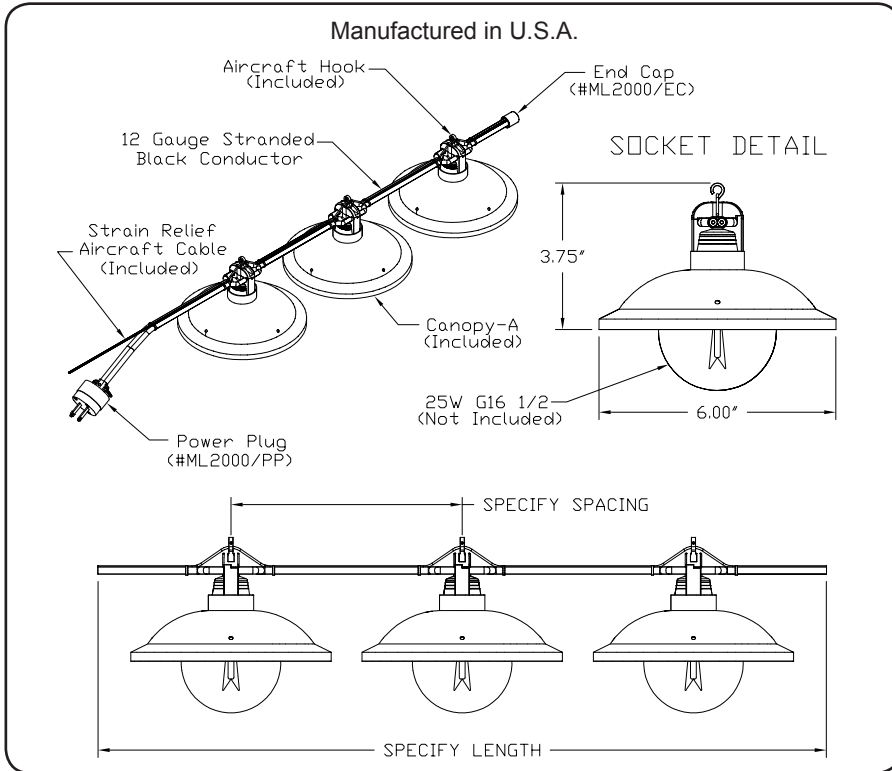

Drawing # ML2000-CA

Lamp Specifications

Lamp #	Description	Volts	Watts	Max. Watts Per Run	12" O/C	18" O/C	24" O/C
120V	Any Medium Base Lamp	120		1920W			
12V/5W	5 Watt Incandescent	12	5	240W(48 Lamps)	48'	72'	96'
12V/15W	15 Watt Incandescent	12	15	240W(16 Lamps)	16'	24'	32'

How to Order or Specify

Product Code: (Fill in the Blanks)

ML2000 / _____ / _____ / CA / _____ / _____ / _____

Series	Spacing	Lamp #	Canopy	Dry or Wet	Canopy Inside	Canopy Outside
Ex.: ML2000	12"	120V	CA	Wet	WH	BK
ML2000	12" O/C	120V	Canopy A (CA)	Indoor (Dry)	Natural (NA)	Natural (NA)
	18" O/C	12V/5W		Outdoor (Wet)	Chrome (CR)	Chrome (CR)
	24" O/C	12V/15W			White (WH)	White (WH)
	36" O/C				Black (BK)	Black (BK)
	48" O/C				Green (GN)	Green (GN)
					Red (RD)	Red (RD)
					Silver (SR)	Silver (SR)

- Custom Spacing Available
- 120V Lamps are not included. Choose from the variety of 120V medium base lamps available
- 12V Lamps Included with 12V/5W or 12V/15W

Fixture Type

Product Features

- **Applications:** Indoor and Outdoor
- **Voltage:** 120V or 12V
- **Socket Base:** Medium Base
- **Length:** Built to Order
- **Finish:** Black
- **Feed:** Standard 6' Leads
- **Strain Relief:** Aircraft Cable Included
- **Listing:** Dry or Wet Location
- **Options:** LED Lamps
  Mesh Canopies
  Canopy Cages

Applications

Designed for indoor and outdoor use, MarketLite is ideal for many applications including the amusement, recreation, and architectural industries.

MarketLite is used in:

- Restaurants
- Casinos
- Street decorations
- Amusement parks
- Shopping malls
- Promenades and many more

Electrical

MarketLite is available in 120 Volts or 12 Volts. MarketLite is a 20 amp system (12 gauge wire). If using 12 Volt lamps, a 12 Volt (secondary side) transformer is required. Our standard transformer primary side voltage is 120 Volts. Consult factory for other voltages.

Installation

MarketLite is an easy-to-install lighting product that can be field cut to meet your requirements.

Date:	Specifier:	Project:

2034 E. Lincoln Ave. # 431 • Anaheim, CA 92806
TF: 800.921.CALI (2254) • PH: 714-535-7900 • FX: 714.535.7902
Web site: www.calilighting.com • E-mail: info@calilighting.com