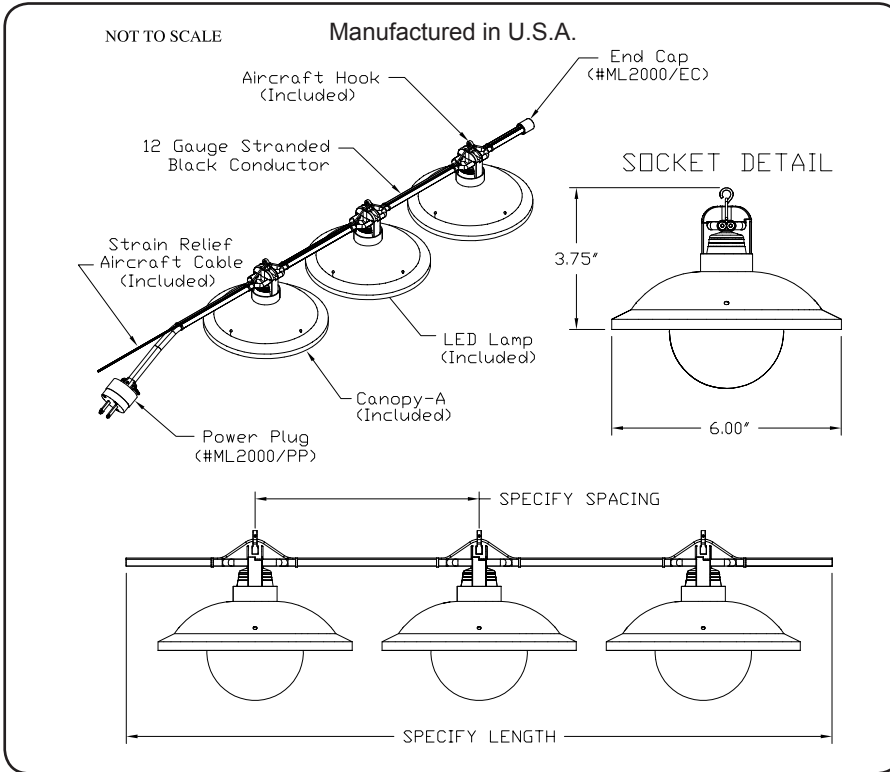

Drawing # ML2000-CA

Fixture Type

Product Features

- Applications:** Indoor and Outdoor
- Voltage:** 120V
- Lamp:** LED Lamp Included
- Length:** Built to Order
- Finish:** Black
- Feed:** Standard 6' Leads
- Strain Relief:** Aircraft Cable Included
- Listing:** Dry or Wet Location
- Options:** Incandescent Lamps
Mesh, Cages, Canopies
- LED Lamp Life:** 50,000 Hours

Lamp Specifications

Lamp #	Description	Volts	Watts	Lumens	12" O/C	18" O/C	24" O/C
LED-2.7K	Warm White LED 2700K	120	2.5W	135	324'	324'	324'
LED-5.0K	Cool White LED 5000K	120	2.5W	145	324'	324'	324'
LED-R	Red LED	120	2.5W		324'	324'	324'
LED-G	Green LED	120	2.5W		324'	324'	324'
LED-B	Blue LED	120	2.5W		324'	324'	324'
LED-A	Amber LED	120	2.5W		324'	324'	324'
LED-RGB	7 Color Changing LED	120	5.0W		324'	324'	324'