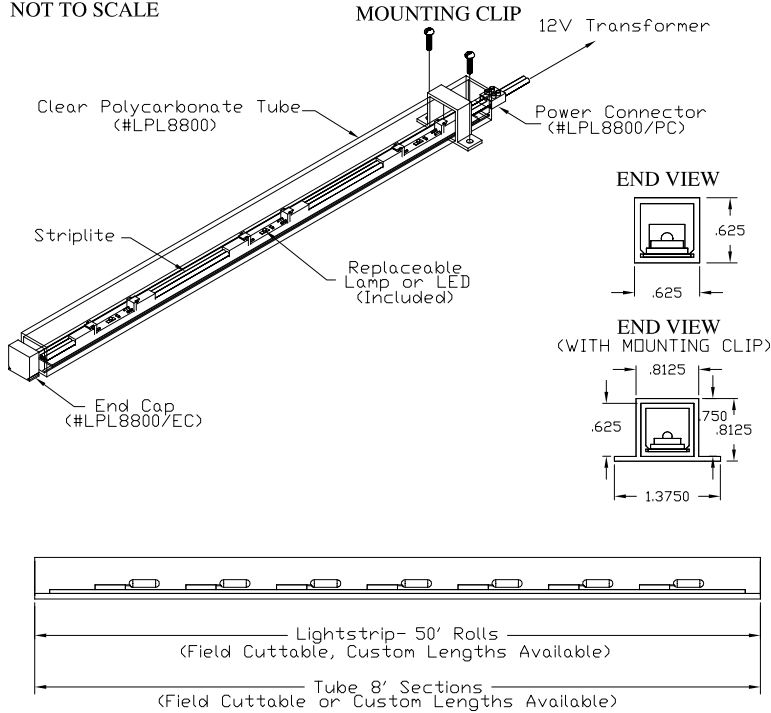

Drawing # LPL8800

Manufactured in U.S.A.

NOT TO SCALE

### Product Features

- Applications:** Accent, Decorative Ltg.
- Voltage:** 12V
- Lamp Type:** LEDs or Incandescent
- Socket:** Custom
- Length:** Built to Order
- Construction:** Polycarbonate Tube
- Wiring:** Parallel
- Mounting:** Screws or Clips
- Listing:** Dry or Wet Location

### Electrical

LipLite is a 12 Volt system. LipLite requires a 12V (secondary side) transformer. The standard primary side voltage on our transformers is 120V or 277V. Consult factory for other primary side voltages. A controller is required for RGB LEDs. Consult Factory.