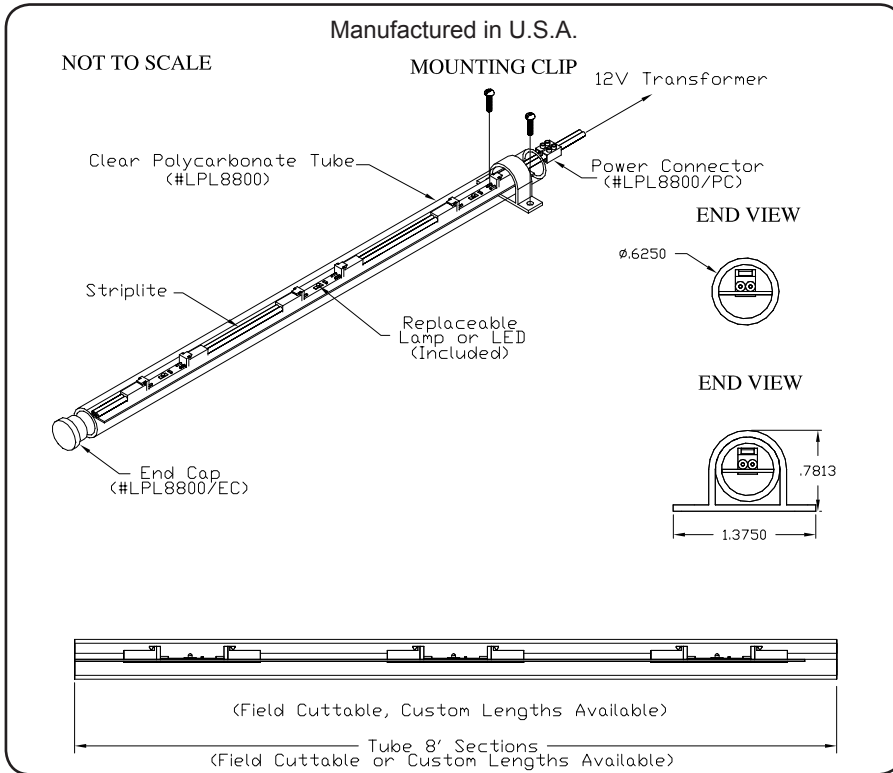

Drawing # LPL8800-R

Manufactured in U.S.A.

NOT TO SCALE

Fixture Type

Product Features

- Applications:** Accent, Decorative Ltg.
- Voltage:** 12V
- Lamp Type:** LEDs or Incandescent
- Socket:** Custom
- Length:** Built to Order
- Construction:** Polycarbonate Tube
- Wiring:** Parallel
- Mounting:** Screws or Clips
- Listing:** Dry or Wet Location

LipLite is used in:

- Restaurants
- Casinos
- Retail Stores/Shopping Malls
- Hotels
- Movie Theatres and many more

Electrical

LipLite is a 12 Volt system. LipLite requires a 12V (secondary side) transformer. The standard primary side voltage on our transformers is 120V or 277V. Consult factory for other primary side voltages. A controller is required for RGB LEDs. Consult Factory.

How to Order or Specify

Product Code: (Fill in the Blanks)

LPL8800-R / _____ / _____ / _____ / _____

Ex: LPL8800-R	12"	LED-2.7K	CL	Dry
Series	Spacing	Lamp	Lens	Dry or Wet
LPL8800-R	3/4" O/C	LED-2.7K	Clear (CL)	Dry (Indoor)
	1" O/C	LED-3.0K	Frosted (FL)	Wet (Outdoor)
	1.5" O/C	LED-3.5K		
	2" O/C	LED-4.0K		
	3" O/C	LED-4.5K		
	4" O/C	LED-5.0K		
	6" O/C	LED-5.7K		
	8" O/C	LED-6.5K		
	12" O/C			