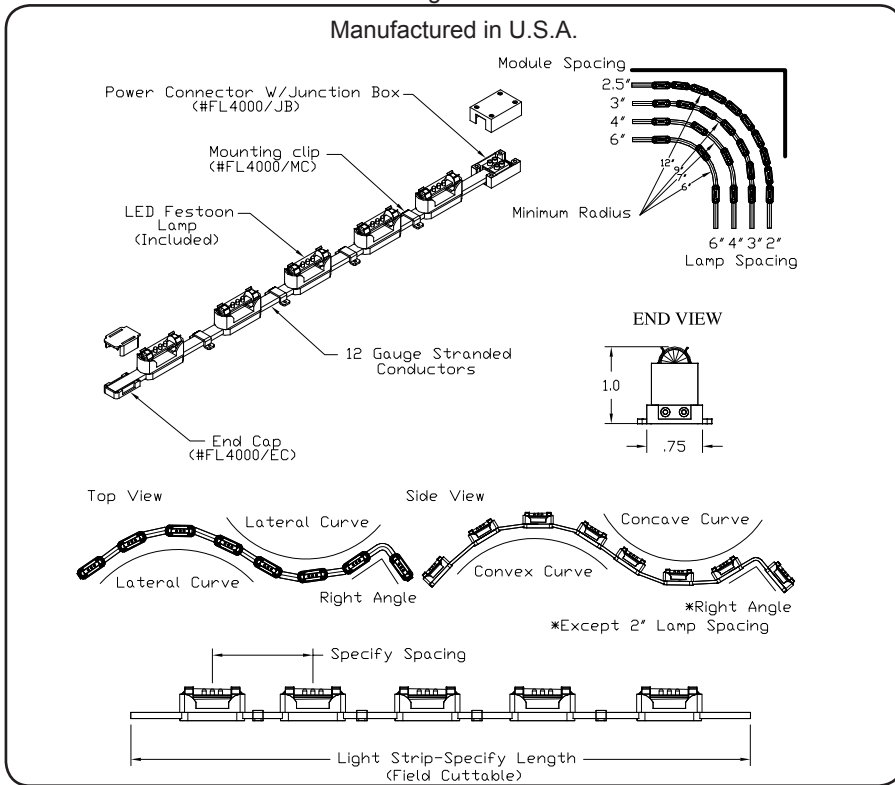

Drawing # FL4000

Manufactured in U.S.A.

### Product Features

- Applications:** Indoor- Cove, Accent Ltg.
- Voltage:** 12V
- Socket Base:** Festoon
- Length:** Built to Order
- Finish:** Clear
- Feed:** Standard 1' Leads
- Mounting:** Mounting Clips
- Listing:** Dry or Damp Location
- Options:** Xelogen, Incandescent U-Channel, V-Reflector, Lens, X600, X700, X800