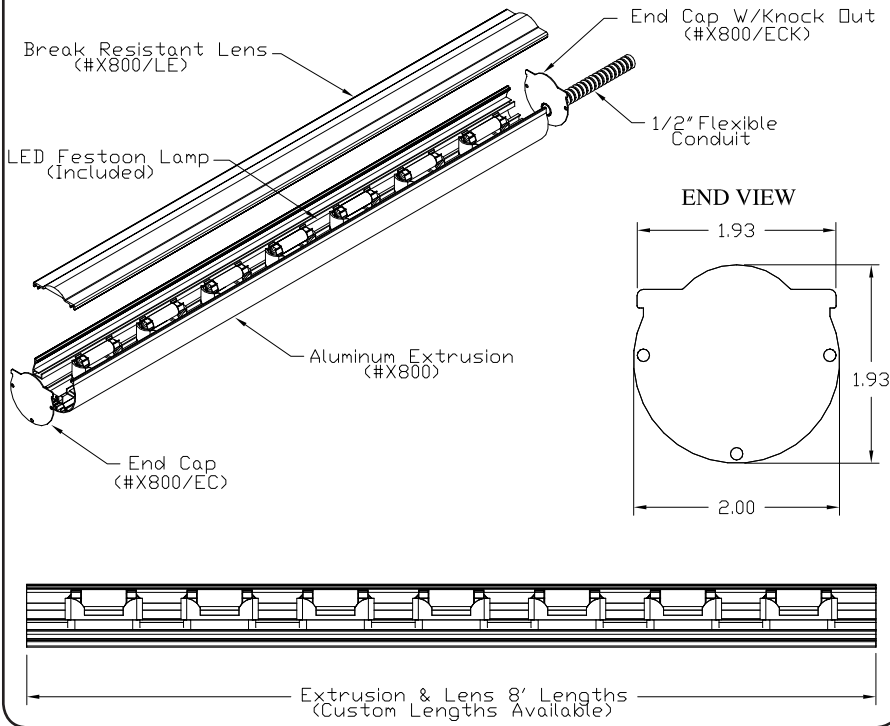

Drawing # FL4000-X800

Manufactured in U.S.A.

Fixture Type

Product Features

- Applications:** Indoor and Outdoor
- Voltage:** 24V
- Socket Base:** Festoon
- Length:** Built to Order
- Finish:** Clear
- Feed:** Standard 1' Leads
- Mounting:** X800 Alum. Extrusion
- Listing:** Dry or Wet Location
- Options:** LEDs, MR11, MR16, U-Channel, V-Reflector, Lens, X600, X700 Ext.