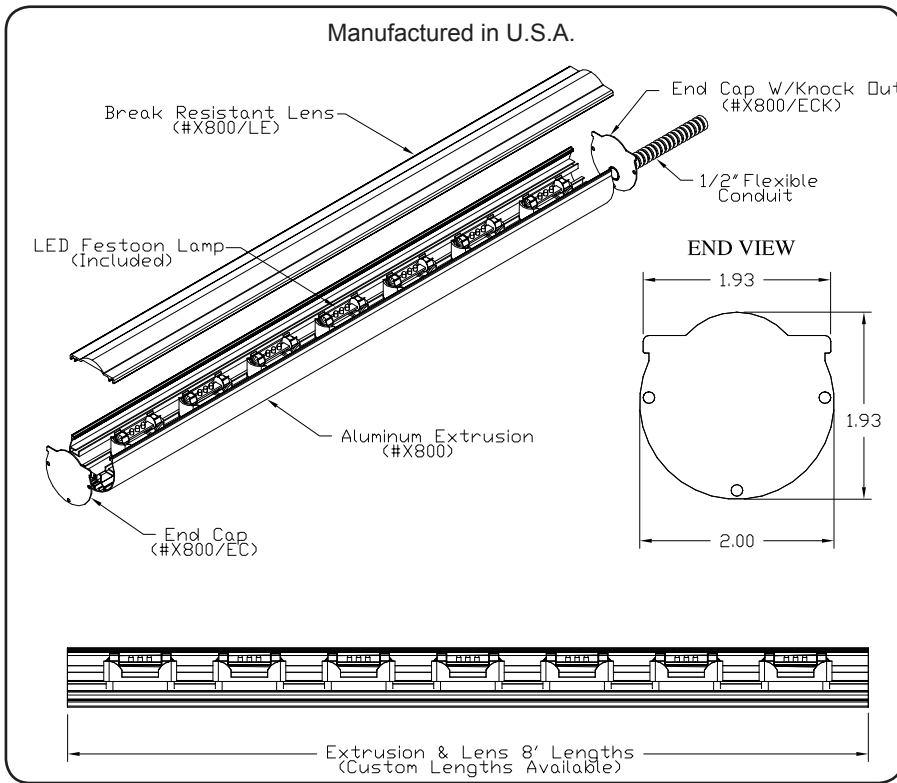

Drawing # FL4000-X800

Fixture Type

Product Features

- Applications:** Cove, Accent Ltg.
- Voltage:** 12V
- Socket Base:** Festoon
- Length:** Built to Order
- Finish:** Clear
- Feed:** Standard 1' Leads
- Mounting:** X800 Alum. Extrusion
- Listing:** Dry or Wet Location
- Options:** Xelogen, Incandescent U-Channel, V-Reflector Lens, X600, X700 Ext.