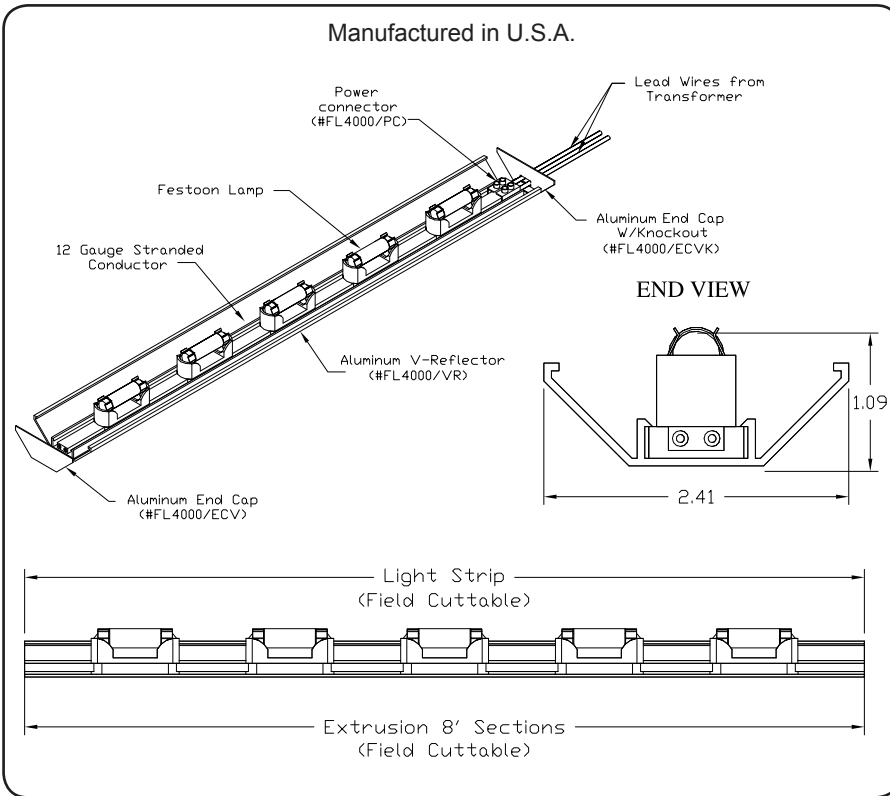

Drawing # FL4000-VR

Manufactured in U.S.A.

Fixture Type

Product Features

- **Applications:** Indoor- Cove, Accent Ltg.
- **Voltage:** 24V
- **Socket Base:** Festoon
- **Length:** Built to Order
- **Finish:** Clear
- **Feed:** Standard 1' Leads
- **Mounting:** V-Reflector
- **Listing:** Dry or Damp Location
- **Options:** LEDs, MR11, MR16, U-Channel, Lens X600, X700, X800 Ext.

How to Order or Specify

Product Code: (Fill in the Blanks)

FL4000	/	/	/	VR	/	NL
Example: FL4000	2"	5WXE	VR	NL		
Series	Spacing	Lamp #	Mounting	Lens		
FL4000	2" O/C	3WIN	V-Reflector (VR)	No Lens (NL)		
	3" O/C	5WIN				
	4" O/C	10WIN				
	6" O/C	3WXE				
		5WXE				
		10WXE				

- Frosted Lamps Available, Add an F to the Lamp # for frosted lamps. Ex. 3WINF
- 12V Lamps available, consult factory.

Lamp Specifications

Lamp #	Description	Volts	Lumens	Color Temp.	Lamp Life Hrs.	Watts	Max. Lamps Per Run	2" O/C	3" O/C	4" O/C	6" O/C
3WIN	3 Watt Incandescent	24	20	2450	10,000	3	160	26'	40'	53'	80'
5WIN	5 Watt Incandescent	24	38	2450	15,000	5	144	24'	36'	48'	72'
10WIN	10 Watt Incandescent	24	80	2450	10,000	10	72	12'	18'	24'	36'
3WXE	3 Watt Xelogen	24	30	2800	10,000	3	160	26'	40'	53'	80'
5WXE	5 Watt Xelogen	24	50	2800	15,000	5	144	24'	36'	48'	72'
10WXE	10 Watt Xelogen	24	120	2800	10,000	10	72	12'	18'	24'	36'

Applications

Designed for indoor use, FestLite is ideal for many applications including the amusement, recreation, and architectural industries. FestLite is excellent for cove lighting, undercabinet lighting, accent lighting, and many more applications.

FestLite is used in:

- Restaurants
- Casinos
- Retail Stores/Shopping Malls
- Hotels
- Homes and many more

Electrical

FestLite is available in 12 or 24 Volts. FestLite is a 20 amp system (12 gauge wire). If using 12 or 24 Volt lamps, a transformer is required. Our standard transformer primary side voltage is 120 Volts. Consult factory for other voltages.

Date:	Specifier:	Project:	

2034 E. Lincoln Ave. # 431 • Anaheim, CA 92806
TF: 800.921.CALI (2254) • PH: 714-535-7900 • FX: 714.535.7902
Web site: www.calilighting.com • E-mail: info@calilighting.com