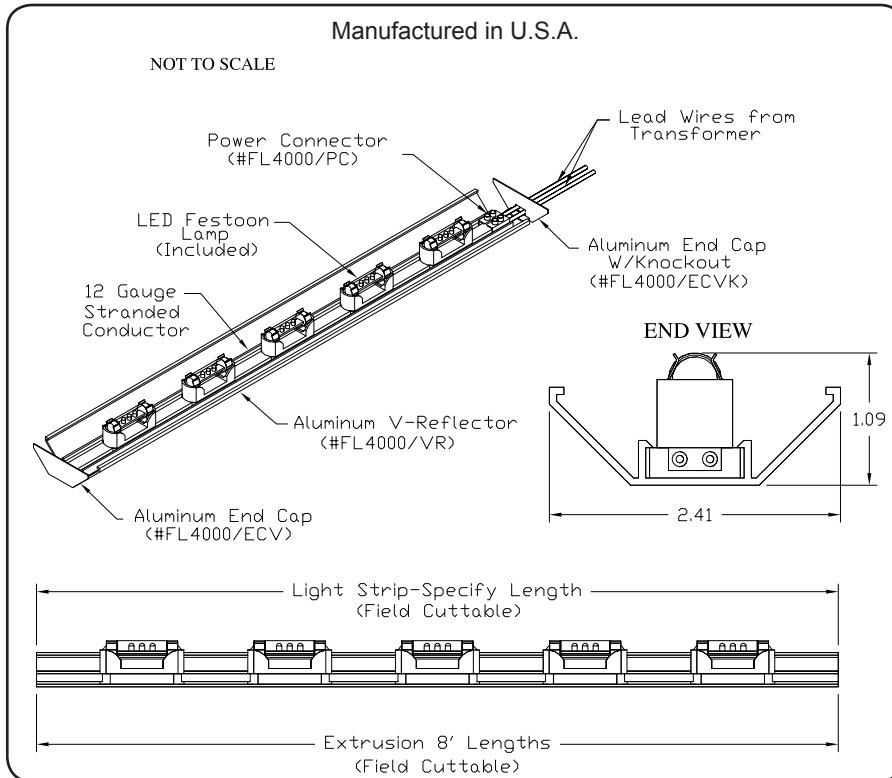

Drawing # FL4000-VR

Manufactured in U.S.A.

Fixture Type

Product Features

- Applications:** Indoor- Cove, Accent Ltg.
- Voltage:** 12V
- Socket Base:** Festoon
- Length:** Built to Order
- Finish:** Clear
- Feed:** Standard 1' Leads
- Mounting:** V-Reflector
- Listing:** Dry or Damp Location
- Options:** Xelogen, Incandescent
U-Channel, Lens
X600, X700, X800 Ext.