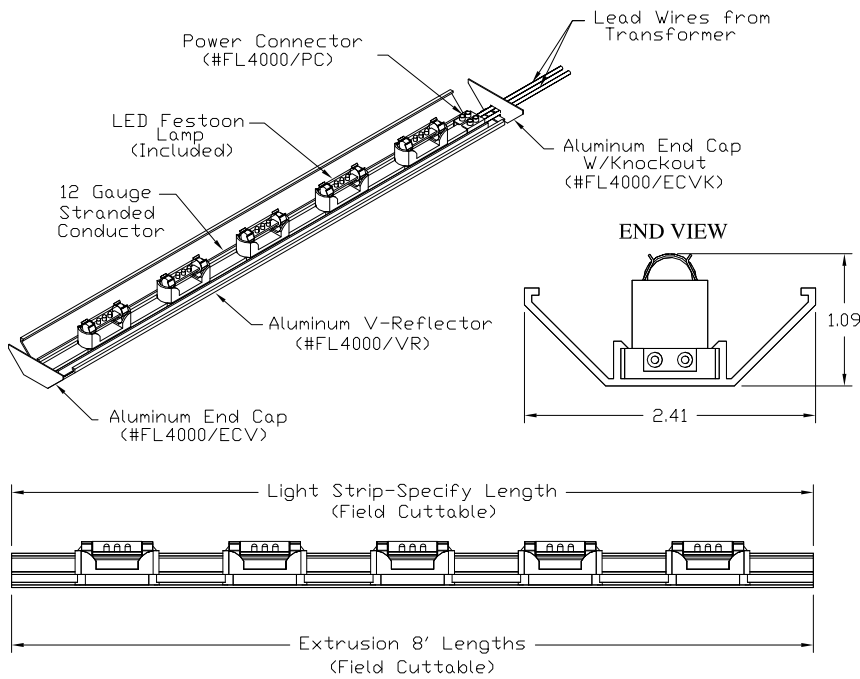

Drawing # FL4000-VR

Manufactured in U.S.A.

NOT TO SCALE

Fixture Type

Product Features

Applications: Indoor- Cove, Accent Ltg.

Voltage: 12V

Socket Base: Festoon

FestLite is used in:

- Restaurants
- Casinos
- Retail Stores/Shopping Malls
- Hotels
- Homes and many more

Electrical

FestLite is available in 12 Volts with LEDs. FestLite is a 20 amp system (12 gauge wire). If using 12 Volt LEDs, a transformer is required. Our standard transformer primary side voltage is 120 Volts. Consult factory for other voltages.