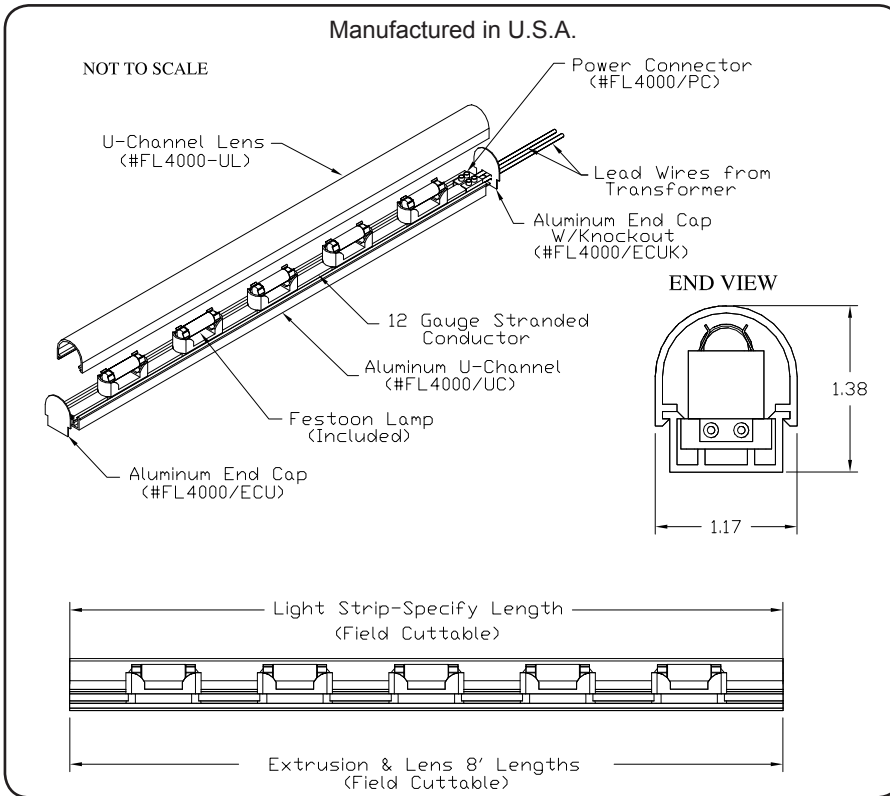

Drawing # FL4000-UCLE

Fixture Type	

Product Features

- **Applications:** Indoor- Cove, Accent Ltg.
- **Voltage:** 24V
- **Socket Base:** Festoon
- **Length:** Built to Order
- **Finish:** Clear
- **Feed:** Standard 1' Leads
- **Mounting:** U-Channel
- **Listing:** Dry or Damp Location
- **Options:** LEDs, MR11, MR16
  V-Reflector, Lenses
  X600, X700, X800 Ext.

Applications

Designed for indoor use, FestLite is ideal for many applications including the amusement, recreation, and architectural industries. FestLite is excellent for cove lighting, undercabinet lighting, accent lighting, and many more applications.

FestLite is used in:

- Restaurants
- Casinos
- Retail Stores/Shopping Malls
- Hotels
- Homes and many more

Electrical

FestLite is available in 12 or 24 Volts. FestLite is a 20 amp system (12 gauge wire). If using 12 or 24 Volt lamps, a transformer is required. Our standard transformer primary side voltage is 120 Volts. Consult factory for other voltages.

How to Order or Specify

Product Code: (Fill in the Blanks)

FL4000	/	/	/	UC	/	LE
Example: FL4000	2"	5WXE	UC	LE		
Series	Spacing	Lamp #	Mounting	Lens		
FL4000	2" O/C	3WIN	U-Channel (UC)	Lens (LE)		
	3" O/C	5WIN				
	4" O/C	10WIN				
	6" O/C	3WXE				
		5WXE				
		10WXE				

- Frosted Lamps Available, Add an F to the Lamp # for frosted lamps. Ex. 3WINF
- 12V Lamps available, consult factory.

Lamp Specifications

Lamp #	Description	Volts	Lumens	Color Temp.	Lamp Life Hrs.	Watts	Max. Lamps Per Run	2" O/C	3" O/C	4" O/C	6" O/C
3WIN	3 Watt Incandescent	24	20	2450	10,000	3	160	26'	40'	53'	80'
5WIN	5 Watt Incandescent	24	38	2450	15,000	5	144	24'	36'	48'	72'
10WIN	10 Watt Incandescent	24	80	2450	10,000	10	72	12'	18'	24'	36'
3WXE	3 Watt Xelogen	24	30	2800	10,000	3	160	26'	40'	53'	80'
5WXE	5 Watt Xelogen	24	50	2800	15,000	5	144	24'	36'	48'	72'
10WXE	10 Watt Xelogen	24	120	2800	10,000	10	72	12'	18'	24'	36'

Date:		Specifier:		Project:	

2034 E. Lincoln Ave. # 431 • Anaheim, CA 92806
TF: 800.921.CALI (2254) • PH: 714-535-7900 • FX: 714.535.7902
Web site: www.calilighting.com • E-mail: info@calilighting.com