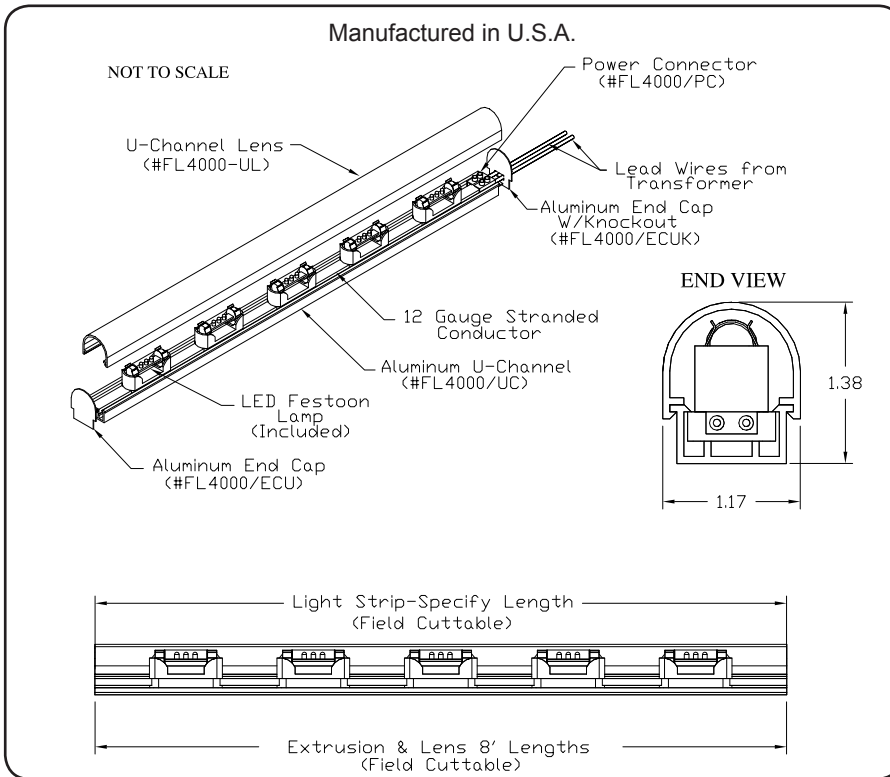

Drawing # FL4000-UCLE

Fixture Type	

Product Features

- **Applications:** Indoor- Cove, Accent Ltg.
- **Voltage:** 12V
- **Socket Base:** Festoon
- **Length:** Built to Order
- **Finish:** Clear
- **Feed:** Standard 1' Leads
- **Mounting:** U-Channel
- **Listing:** Dry or Damp Location
- **Options:** Xelogen, Incandescent V-Reflector, Lens X600, X700, X800 Ext.

Applications

Designed for indoor use, FestLite is ideal for many applications including the amusement, recreation, and architectural industries. FestLite is excellent for cove lighting, undercabinet lighting, accent lighting, and many more applications.

FestLite is used in:

- Restaurants
- Casinos
- Retail Stores/Shopping Malls
- Hotels
- Homes and many more

Electrical

FestLite is available in 12 Volts with LEDs. FestLite is a 20 amp system (12 gauge wire). If using 12 Volt LEDs, a transformer is required. Our standard transformer primary side voltage is 120 Volts. Consult factory for other voltages.

How to Order or Specify

Product Code: (Fill in the Blanks)

FL4000 /   /   /   UC /   LE

Example: FL4000	2"	LED-2.4K	UC	LE
Series	Spacing	Lamp #	Mounting	Lens
FL4000	2" O/C	LED-2.4K	U-Channel (UC)	Lens (LE)
	3" O/C	LED-2.7K		
	4" O/C	LED-3.0K		
	6" O/C	LED-3.5K		
		LED-4.0K		
		LED-4.5K		
		LED-5.0K		
		LED-5.7K		

LED Specifications

Lamp #	Description	Volts	Viewing Angle	Color Temp.	L70 LED Life Hrs.	Watts	Max. Lamps Per Run	2" O/C	3" O/C	4" O/C	6" O/C
LED-2.4K	2400K Warm White	12	220	2400	50,000	0.75	200	40'	50'	66'	100'
LED-2.7K	2700 Warm White	12	220	2700	50,000	0.75	200	40'	50'	66'	100'
LED-3.0K	3000K Warm White	12	220	3000	50,000	0.75	200	40'	50'	66'	100'
LED-3.5K	3500K Neutral White	12	220	3500	50,000	0.75	200	40'	50'	66'	100'
LED-4.0K	4000K Neutral White	12	220	4000	50,000	0.75	200	40'	50'	66'	100'
LED-4.5K	4500K Neutral White	12	220	4500	50,000	0.75	200	40'	50'	66'	100'
LED-5.0K	5000K Cool White	12	220	5000	50,000	0.75	200	40'	50'	66'	100'
LED-5.7K	5700K Cool White	12	220	5700	50,000	0.75	200	40'	50'	66'	100'

FestLite Series is compliant to California Title-24

Date:	Specifier:	Project:	

2034 E. Lincoln Ave. # 431 • Anaheim, CA 92806
TF: 800.921.CALI (2254) • PH: 714-535-7900 • FX: 714.535.7902
Web site: www.calilighting.com • E-mail: info@calilighting.com