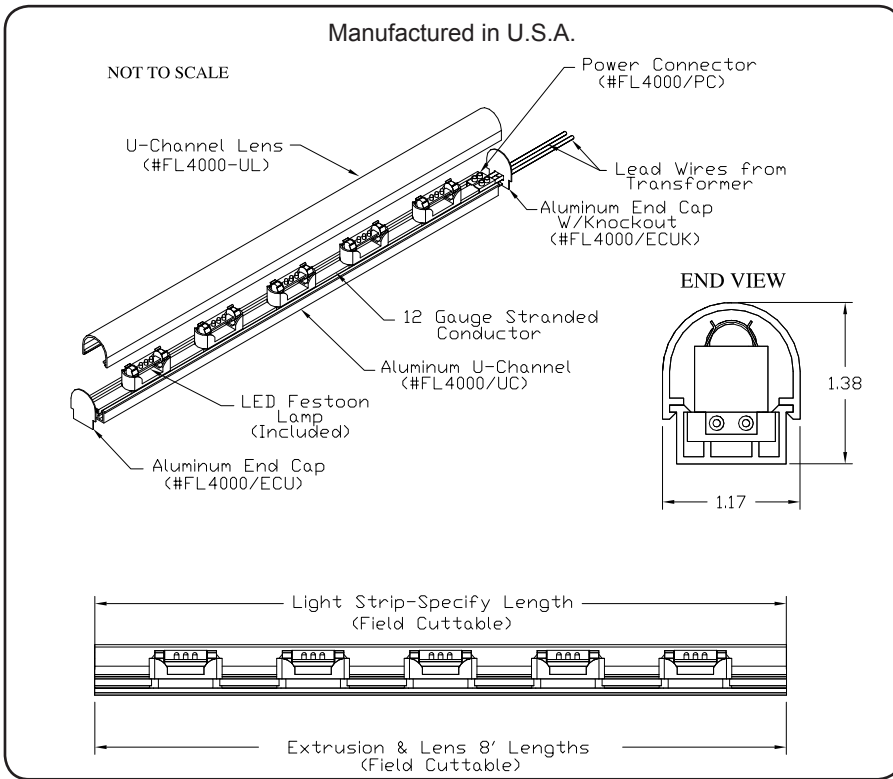

Drawing # FL4000-UCLE

Drawing # FL4000-UCLE

Fixture Type

Product Features

- **Applications:** Indoor- Cove, Accent Ltg.
- **Voltage:** 12V
- **Socket Base:** Festoon
- **Length:** Built to Order
- **Finish:** Clear
- **Feed:** Standard 1' Leads
- **Mounting:** U-Channel
- **Listing:** Dry or Damp Location
- **Options:** Xelogen, Incandescent
  V-Reflector, Lens
  X600, X700, X800 Ext.

Applications

Designed for indoor use, FestLite is ideal for many applications including the amusement, recreation, and architectural industries. FestLite is excellent for cove lighting, undercabinet lighting, accent lighting, and many more applications.

FestLite is used in:

- Restaurants
- Casinos
- Retail Stores/Shopping Malls
- Hotels
- Homes and many more

Electrical

FestLite is available in 12 Volts with LEDs. FestLite is a 20 amp system (12 gauge wire). If using 12 Volt LEDs, a transformer is required. Our standard transformer primary side voltage is 120 Volts. Consult factory for other voltages.

How to Order or Specify

Product Code: (Fill in the Blanks)

FL4000	/	/	/	UC	/	LE
Example: FL4000	2"	LED-A		UC		LE
Series	Spacing	Lamp #		Mounting		Lens
FL4000	2" O/C	LED-R		U-Channel (UC)		Lens (LE)
	3" O/C	LED-G				
	4" O/C	LED-B				
	6" O/C	LED-A				

LED Specifications

Lamp #	Description	Volts	Viewing Angle	Color Temp.	L70 LED Life Hrs.	Watts	Max. Lamps Per Run	2" O/C	3" O/C	4" O/C	6" O/C
LED-R	Red LED	12	220		100,000	0.75	200	40'	50'	66'	100'
LED-G	Green LED	12	220		100,000	0.75	200	40'	50'	66'	100'
LED-B	Blue LED	12	220		50,000	0.75	200	40'	50'	66'	100'
LED-A	Amber LED	12	220		100,000	0.75	200	40'	50'	66'	100'

FestLite Series is compliant to California Title-24

Date:		Specifier:		Project:	

V3

2034 E. Lincoln Ave. # 431 • Anaheim, CA 92806
TF: 800.921.CALI (2254) • PH: 714-535-7900 • FX: 714.535.7902
Web site: www.calilighting.com • E-mail: info@calilighting.com