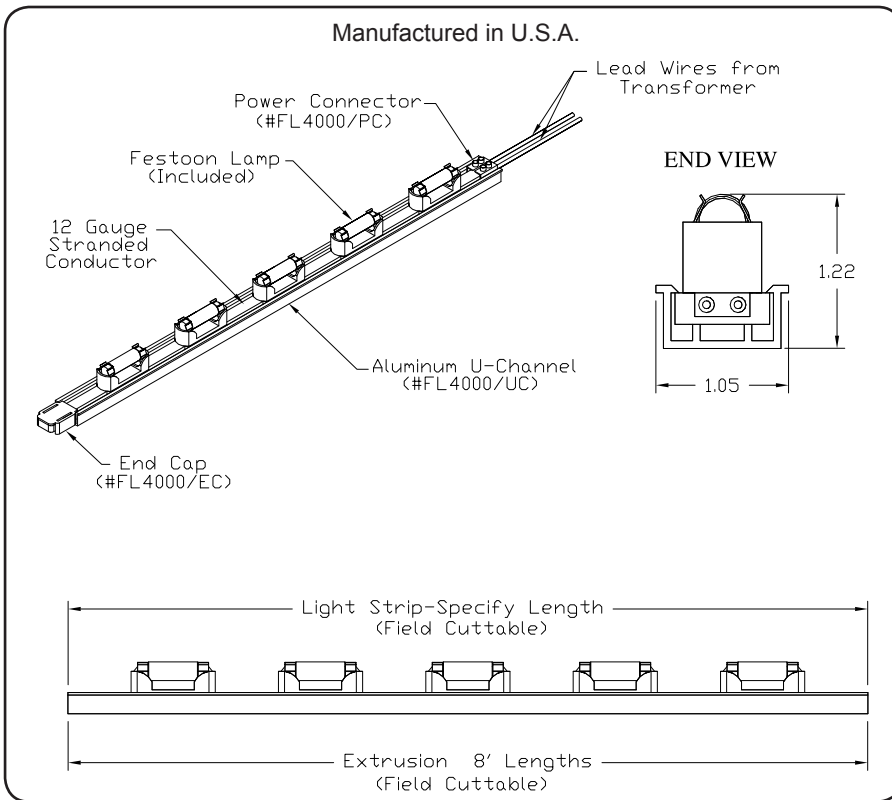

Drawing # FL4000-UC

Manufactured in U.S.A.

Fixture Type

Product Features

- **Applications:** Indoor- Cove, Accent Ltg.
- **Voltage:** 24V
- **Socket Base:** Festoon
- **Length:** Built to Order
- **Finish:** Clear
- **Feed:** Standard 1' Leads
- **Mounting:** U-Channel
- **Listing:** Dry or Damp Location
- **Options:** LEDs, MR11, MR16
  V-Reflector, Lenses
  X600, X700, X800 Ext.

How to Order or Specify

Product Code: (Fill in the Blanks)

FL4000	/	/	/	UC	/	NL
Example: FL4000	2"	5WXE	UC	NL		
Series	Spacing	Lamp #	Mounting	Lens		
FL4000	2" O/C	3WIN	U-Channel (UC)	No Lens (NL)		
	3" O/C	5WIN				
	4" O/C	10WIN				
	6" O/C	3WXE				
		5WXE				
		10WXE				

- Frosted Lamps Available, Add an F to the Lamp # for frosted lamps. Ex. 3WINF
- 12V Lamps available, consult factory.

Lamp Specifications

Lamp #	Description	Volts	Lumens	Color Temp.	Lamp Life Hrs.	Watts	Max. Lamps Per Run	2" O/C	3" O/C	4" O/C	6" O/C
3WIN	3 Watt Incandescent	24	20	2450	10,000	3	160	26'	40'	53'	80'
5WIN	5 Watt Incandescent	24	38	2450	15,000	5	144	24'	36'	48'	72'
10WIN	10 Watt Incandescent	24	80	2450	10,000	10	72	12'	18'	24'	36'
3WXE	3 Watt Xelogen	24	30	2800	10,000	3	160	26'	40'	53'	80'
5WXE	5 Watt Xelogen	24	50	2800	15,000	5	144	24'	36'	48'	72'
10WXE	10 Watt Xelogen	24	120	2800	10,000	10	72	12'	18'	24'	36'

Applications

Designed for indoor use, FestLite is ideal for many applications including the amusement, recreation, and architectural industries. FestLite is excellent for cove lighting, undercabinet lighting, accent lighting, and many more applications.

FestLite is used in:

- Restaurants
- Casinos
- Retail Stores/Shopping Malls
- Hotels
- Homes and many more

Electrical

FestLite is available in 12 or 24 Volts. FestLite is a 20 amp system (12 gauge wire). If using 12 or 24 Volt lamps, a transformer is required. Our standard transformer primary side voltage is 120 Volts. Consult factory for other voltages.

Date:	Specifier:	Project:	

2034 E. Lincoln Ave. # 431 • Anaheim, CA 92806
TF: 800.921.CALI (2254) • PH: 714-535-7900 • FX: 714.535.7902
Web site: www.calilighting.com • E-mail: info@calilighting.com