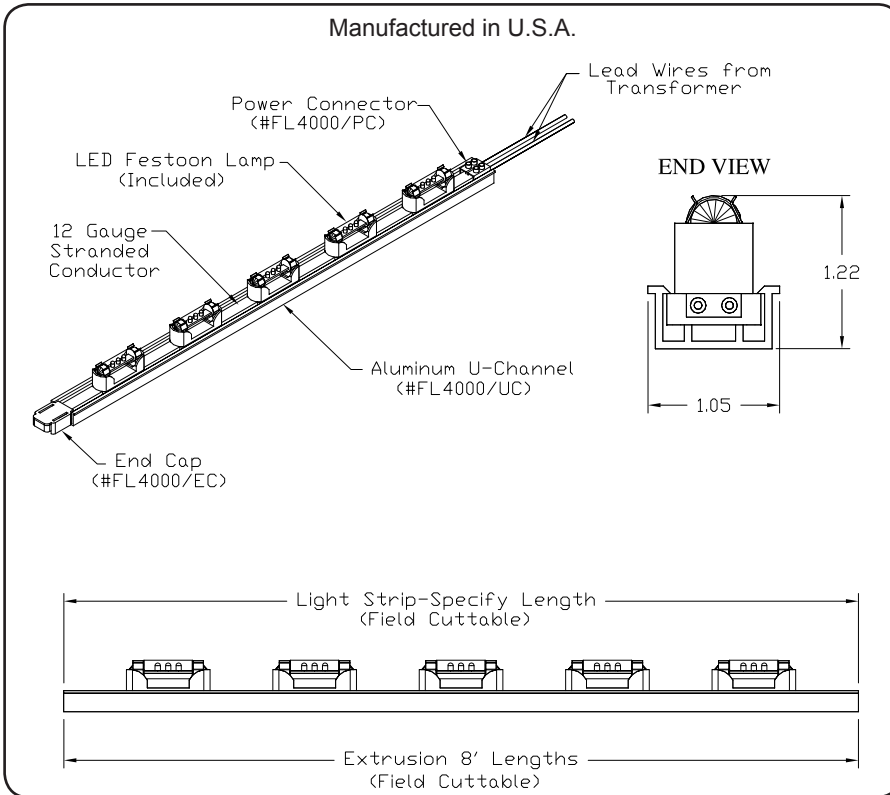

Drawing # FL4000-UC

Manufactured in U.S.A.

Fixture Type	
---------------------	--

Product Features

- Applications:** Indoor- Cove, Accent Ltg.
- Voltage:** 12V
- Socket Base:** Festoon
- Length:** Built to Order
- Finish:** Clear
- Feed:** Standard 1' Leads
- Mounting:** U-Channel
- Listing:** Dry or Damp Location
- Options:** Xelogen, Incandescent V-Reflector, Lens
X600, X700, X800 Ext.