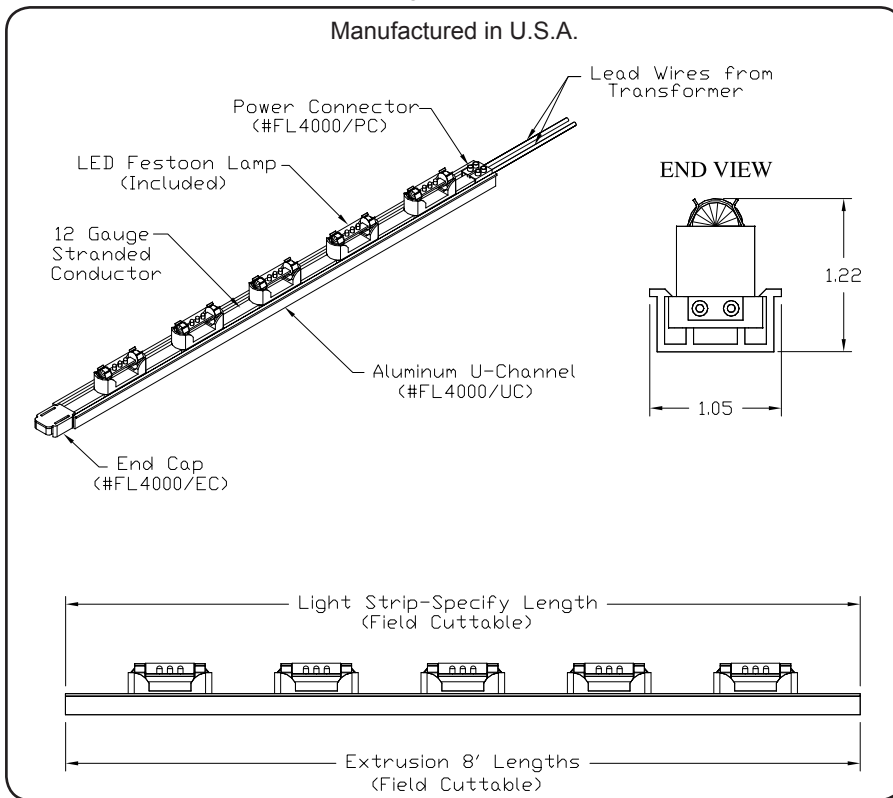

Drawing # FL4000-UC

Manufactured in U.S.A.

Fixture Type

Product Features

- Applications:** Indoor- Cove, Accent Ltg.
- Voltage:** 12V
- Socket Base:** Festoon
- Length:** Built to Order
- Finish:** Clear
- Feed:** Standard 1' Leads
- Mounting:** U-Channel
- Listing:** Dry or Damp Location
- Options:** Xelogen, Incandescent
V-Reflector, Lens
X600, X700, X800 Ext.

FestLite is used in:

- Restaurants
- Casinos
- Retail Stores/Shopping Malls
- Hotels
- Homes and many more

Electrical

FestLite is available in 12 Volts with LEDs. FestLite is a 20 amp system (12 gauge wire). If using 12 Volt LEDs, a transformer is required. Our standard transformer primary side voltage is 120 Volts. Consult factory for other voltages.