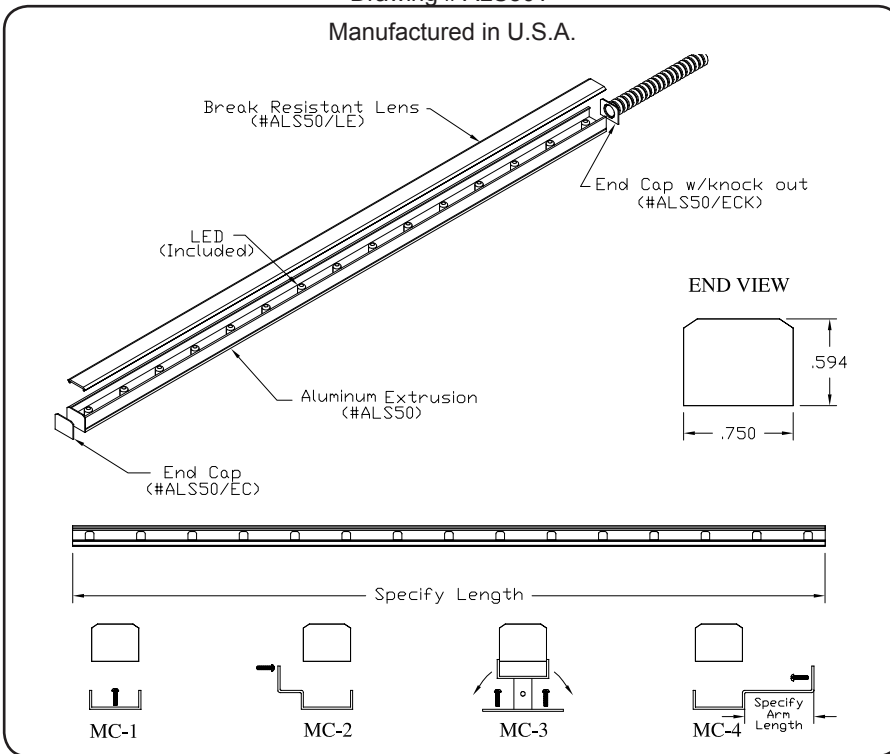

Drawing # ALS50T

Manufactured in U.S.A.

<b>Fixture Type</b>	
---------------------	--

### Product Features

- Applications:** Indoor and Damp
- Voltage:** 120 or 277 Volts
- Lamp Type:** High Output LEDs
- Length:** Built to Order
- Construction:** Aluminum Extrusion
- Light Output:** Refer to IES Files
- Mounting:** Clip-on Brackets
- Listing:** Dry and Damp Location
- Dimming:** Available