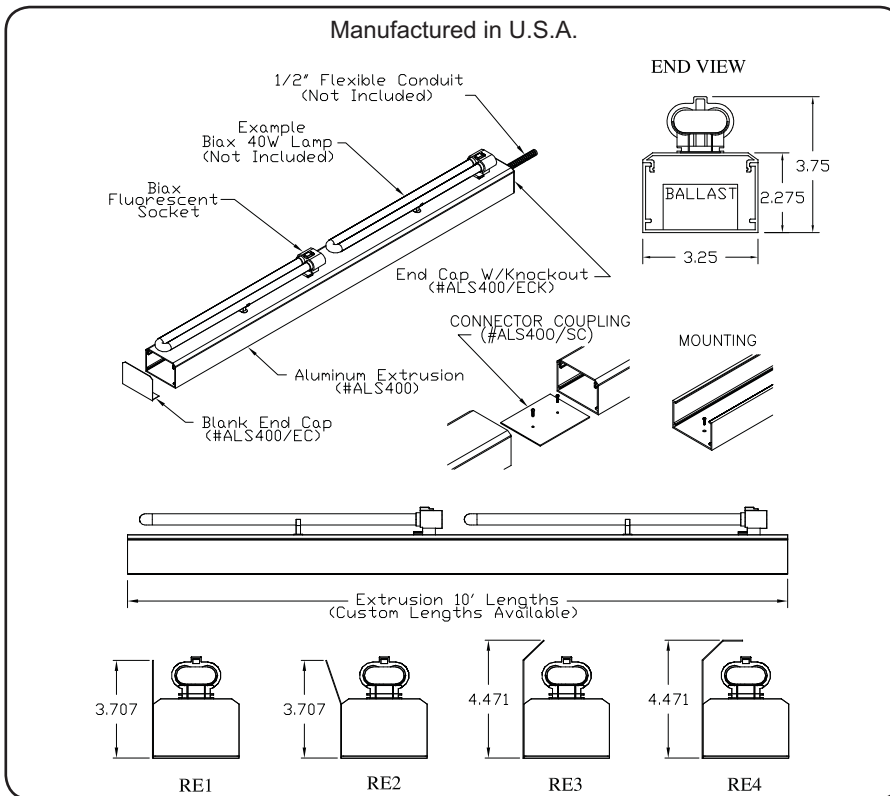

Drawing # ALS400E

Manufactured in U.S.A.

Fixture Type	
---------------------	--

Product Features

- Applications:** Cove, Indirect Lighting
- Mounting:** Standard Lamps
Straight Runs
- Voltage:** 120V/277
- Lamp Type:** High Output Fluorescent
(Lamps Not Included)
- Socket Type:** 2G11
- Length:** Built to Order
- Construction:** Aluminum Extrusion
- Light Output:** Refer to IES Files
- Ballast:** Integral Ballast
- Listing:** Dry and Damp Location
Meets UL1598

Lamp Specifications

Lamp #	Watts	Socket	Pins	Standard Spacing
18W	18	2G11	4 Pin	10" O/C
24W	24	2G11	4 Pin	14" O/C
27W	27	2G11	4 Pin	14" O/C
36W	36	2G11	4 Pin	17" O/C
39W	39	2G11	4 Pin	17" O/C

Lamp #	Watts	Socket	Pins	Standard Spacing
40W	40	2G11	4 Pin	24" O/C
50W	50	2G11	4 Pin	24" O/C
55W	55	2G11	4 Pin	22" O/C
80W	80	2G11	4 Pin	24" O/C