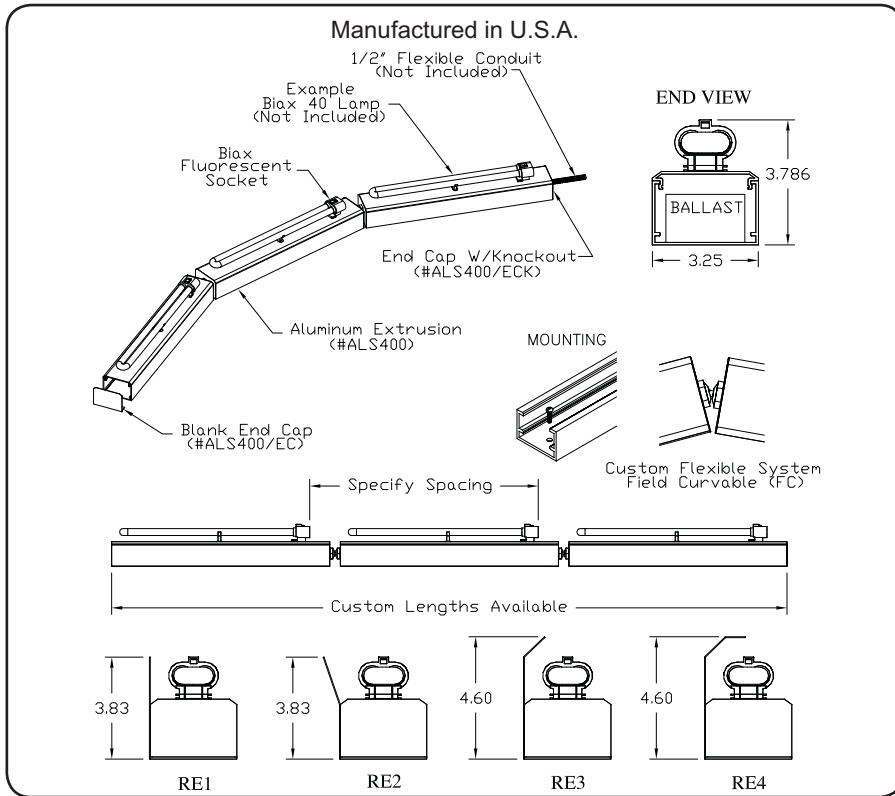

Drawing # ALS400E

Fixture Type	
---------------------	--

Product Features

- Applications:** Cove, Indirect Lighting
- Mounting:** Standard Lamps
Field Curvable System
- Voltage:** 120V/277
- Lamp Type:** High Output Fluorescent
(Lamps Not Included)
- Socket Type:** 2G11
- Length:** Built to Order
- Construction:** Aluminum Extrusion
- Light Output:** Refer to IES Files
- Ballast:** Integral Ballast
- Listing:** Dry and Damp Location
Meets UL1598