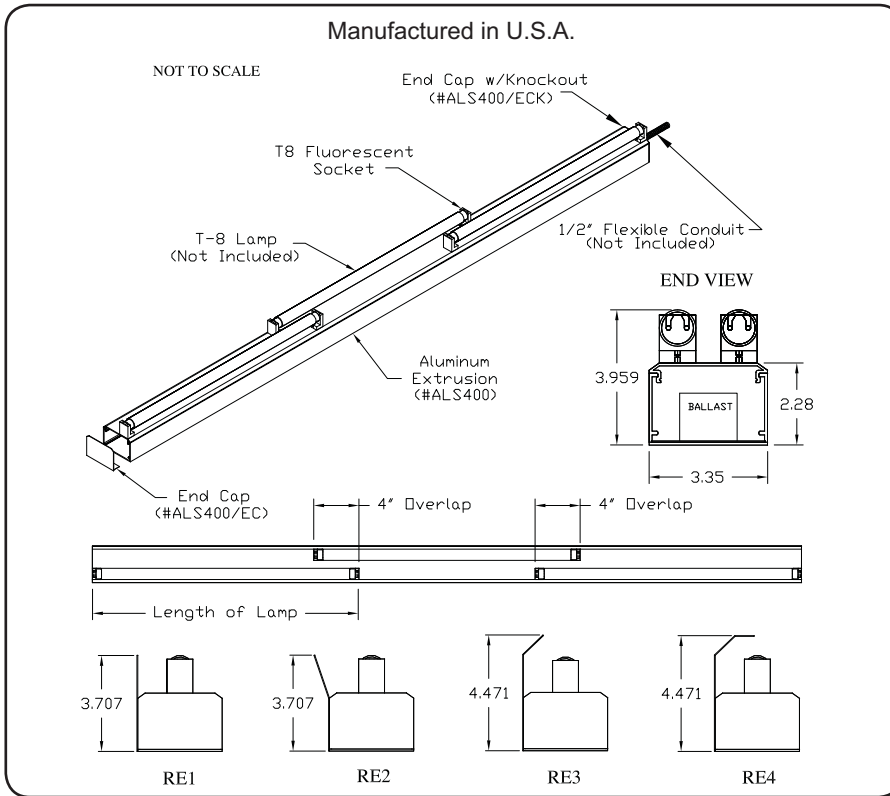

Drawing # ALS400C-SST

Manufactured in U.S.A.

Fixture Type	
---------------------	--

Product Features

- Applications:** Cove, Indirect Lighting
- Mounting:** Standard
Straight Runs
- Voltage:** 120V/277
- Lamp Type:** T8 - Linear Fluorescent
(Lamps Not Included)
- Socket Type:** Medium Bi-Pin
- Length:** Built to Order
- Construction:** Aluminum Extrusion
- Light Output:** Refer to IES Files
- Listing:** Dry and Damp Location
- Ballast:** Integral Ballast
- Reflectors:** Optional

Lamp Specifications

Lamp #	Watts	Socket	Pins	Standard Length	Lamp #	Watts	Socket	Pins	Standard Length
15W	15	Bi-Pin	2 Pin	24"	32W	32	Bi-Pin	2 Pin	48"
17W	17	Bi-Pin	2 Pin	24"	34W	34	Bi-Pin	2 Pin	48"
25W	25	Bi-Pin	2 Pin	36"	40W	40	Bi-Pin	2 Pin	60"

How to Order or Specify

Product Code: (Fill in the Blanks)

ALS400C-SST / _____ / _____ / SP / _____ / _____

Ex.: ALS400C-SST	13W	WH	SP	120V	
Series	Lamp	Finish	SP	Voltage	Reflectors
ALS400C-SST	15W	Natural Aluminum (NA)	Straight Pieces (SP)	120V	RE1
	17W	Satin (SA)		277V	RE2
	25W	White (WH)		Specify for other Voltages	RE3
	32W	Anodized Black (AB)			RE4
	34W	Anodized Chrome (AC)			Leave Blank If
	40W	Powder Coat (PC)			Reflector Is Not Required