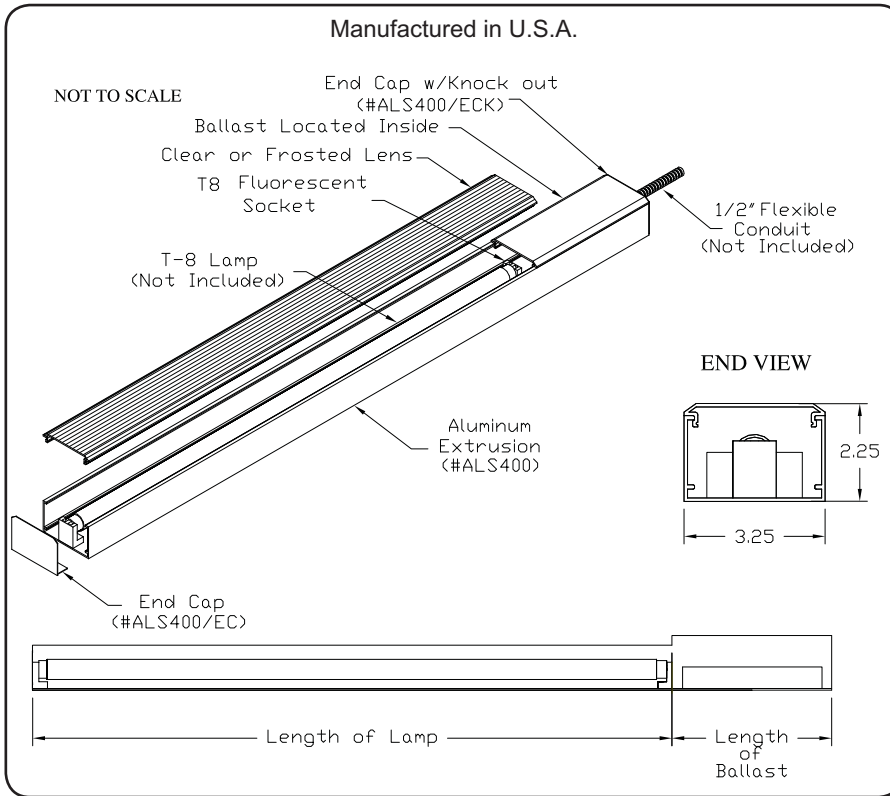

Drawing # ALS400C-RL

Manufactured in U.S.A.

Fixture Type

Product Features

- Applications:** Cove, Indirect Lighting
- Mounting:** Standard
Straight Runs
- Voltage:** 120V/277
- Lamp Type:** T8 - Linear Fluorescent (Lamps Not Included)
- Socket Type:** Medium Bi-Pin
- Length:** Built to Order
- Construction:** Aluminum Extrusion
- Light Output:** Refer to IES Files
- Listing:** Dry or Wet Location
- Ballast:** Integral Ballast
- Reflectors:** Optional

Lamp Specifications

Lamp #	Watts	Socket	Pins	Standard Length	Lamp #	Watts	Socket	Pins	Standard Length
15W	15	Bi-Pin	2 Pin	24"	32W	32	Bi-Pin	2 Pin	48"
17W	17	Bi-Pin	2 Pin	24"	34W	34	Bi-Pin	2 Pin	48"
25W	25	Bi-Pin	2 Pin	36"	40W	40	Bi-Pin	2 Pin	60"

How to Order or Specify

Product Code: (Fill in the Blanks)

____ / ____ / ____ / SP / ____ / ____

Ex.: ALS400C-RL	13W	WH	SP	120V	D
Series	Lamp	Finish	SP	Voltage	Dry or Wet
ALS400C-RL	15W	Natural Aluminum (NA)	Straight Pieces (SP)	120V	Dry (D)
ALS400C-RL/F	17W	Satin (SA)		277V	Wet (W)
F = Frosted Lens	25W	White (WH)		Specify for other Voltages	
	32W	Anodized Black (AB)			
	34W	Anodized Chrome (AC)			
	40W	Powder Coat (PC)			