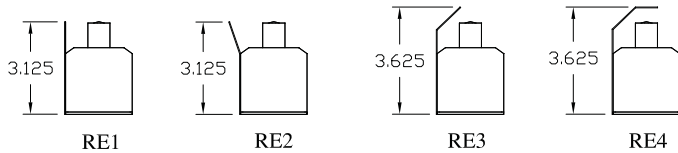

Drawing # ALS300S

Manufactured in U.S.A.

Fixture Type	
---------------------	--

Product Features

- Applications:** Accent, Linear Lighting
- Voltage:** 120V
- Socket Base:** Porcelain Medium Base
- Length:** Built to Order
- Finish:** Natural Aluminum
- Housing:** Extruded Aluminum
- Listing:** Dry or Damp Location
- Lamps:** T10 Incandescent Lamp (Not Included)
- Optional:** Reflectors

Aluminum Reflectors

Lamp Specifications

Lamp #	Description	Lumens	Lamp Life	Maximum Watts	12" o/c
15W	T10 Incandescent Lamp	115	5000	1920	41
25W	T10 Incandescent Lamp	25	5000	1920	29
40W	T10 Incandescent Lamp	40	5000	1920	19

How to Order or Specify

Product Code: (Fill in the Blanks)

ALS300S / _____ / _____ FC / _____ / _____ / _____

Ex.: ALS300S	NA	FC	25W	12"	
Series	Finish	SP/FC/MC/CC	Lamp	Spacing	*Optional
ALS300S	Natural (NA)	Field Curvable (FC)	15W	12" O/C	Reflector 1 (RE1)
	Satin (SA)		25W		Reflector 2 (RE2)
	White (WH)		40W		Reflector 3 (RE3)
	Chrome (AC)				Reflector 4 (RE4)
	Black (AB)				Leave Blank For
	Polish (PA)				No Reflector