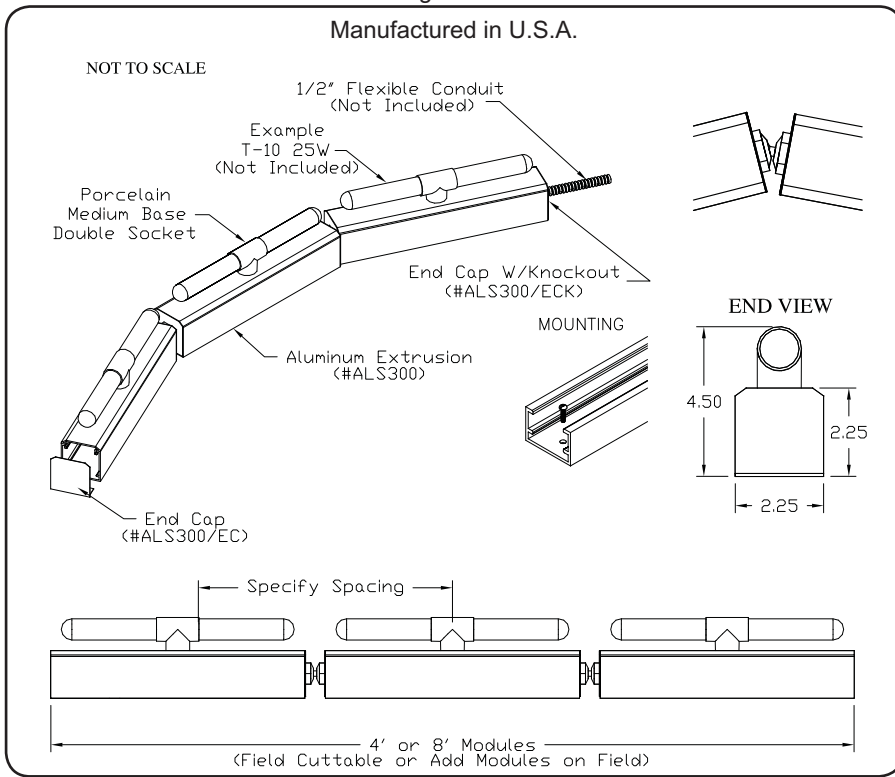

Drawing # ALS300S

Manufactured in U.S.A.

Fixture Type	
---------------------	--

Product Features

- Applications:** Accent, Linear Lighting
- Voltage:** 120V
- Socket Base:** Porcelain Medium Base
- Length:** Built to Order
- Finish:** Natural Aluminum
- Housing:** Extruded Aluminum
- Listing:** Dry or Damp Location
- Lamps:** T10 Incandescent Lamp (Not Included)
- Optional:** Reflectors

Aluminum Reflectors

Lamp Specifications

Lamp #	Description	Lumens	Lamp Life	Maximum Watts	12" o/c
15W	T10 Incandescent Lamp	115	5000	1920	41
25W	T10 Incandescent Lamp	25	5000	1920	29
40W	T10 Incandescent Lamp	40	5000	1920	19

How to Order or Specify

Product Code: (Fill in the Blanks)

ALS300S / _____ / _____ FC / _____ / _____ / _____

Ex.: ALS300S	NA	FC	25W	12"	
Series	Finish	SP/FC/MC/CC	Lamp	Spacing	*Optional
ALS300S	Natural (NA)	Field Curvable (FC)	15W	12" O/C	Reflector 1 (RE1)
	Satin (SA)		25W		Reflector 2 (RE2)
	White (WH)		40W		Reflector 3 (RE3)
	Chrome (AC)				Reflector 4 (RE4)
	Black (AB)				Leave Blank For
	Polish (PA)				No Reflector