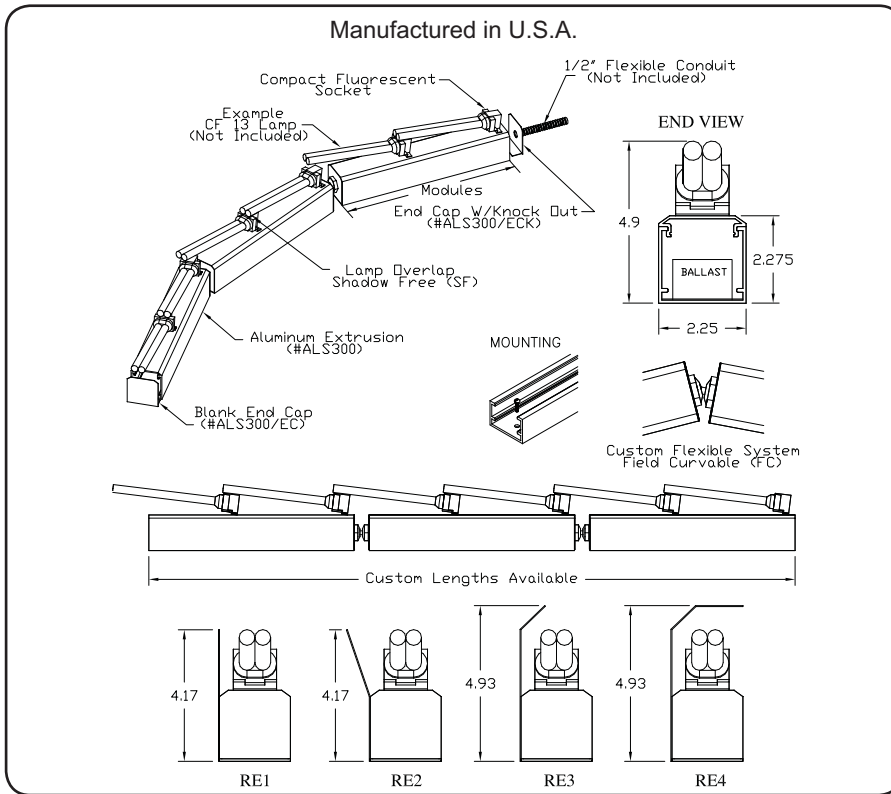

Drawing # ALS300D-SF

Fixture Type	

Product Features

- **Applications:** Cove, Indirect Lighting
- **Mounting:** Shadow Free Overlap Field Curvable System
- **Voltage:** 120V/277
- **Lamp Type:** Compact Fluorescent (Lamps Not Included)
- **Socket Type:** G23, GX23, G23-2, 2G7
- **Length:** Built to Order
- **Construction:** Aluminum Extrusion
- **Light Output:** Refer to IES Files
- **Ballast:** Integral Ballast
- **Listing:** Dry and Damp Location Meets UL1598

Lamp Specifications

Lamp #	Watts	Socket	Pins	Overlap Spacing	Lamp #	Watts	Socket	Pins	Overlap Spacing
CF5	5	G23	2 Pin	2" O/C	CF13-2	13	GX23-2	2 Pin	5" O/C
CF7	7	G23	2 Pin	3" O/C	CF5-3	5	2G7	4 Pin	2" O/C
CF9	9	G23	2 Pin	4" O/C	CF7-3	7	2G7	4 Pin	3" O/C
CF13	13	GX23	2 Pin	5" O/C	CF9-3	9	2G7	4 Pin	4" O/C
CF9-2	9	G23-2	2 Pin	4" O/C	CF13-3	13	2G7	4 Pin	5" O/C

How to Order or Specify

Product Code: (Fill in the Blanks)

ALS300D-SF / _____ / _____ / FC / _____ / _____

Ex.: ALS300D-SF	CF13	WH	FC	120V	
Series	Lamp	Finish	FC	Voltage	Reflectors
ALS300D-SF	CF5	Natural Aluminum (NA)	Field Curvable	120V	RE1
	CF7	Satin (SA)	(FC)	277V	RE2
	CF9	White (WH)		Specify	RE3
	CF13	Anodized Black (AB)		for other	RE4
	CF9-2	Anodized Chrome (AC)		Voltages	Leave
	CF13-2	Powder Coat (PC)			Blank If
	CF-5				Reflector
	CF9-3				Is Not
	CF13-3				Required

Applications

Designed for indoor use, AlumLite is ideal for many applications including the amusement, recreation, and architectural industries. AlumLite is excellent for cove lighting, undercabinet lighting, accent lighting, and many more applications.

AlumLite is used in:

- Restaurants
- Casinos
- Retail Stores/Shopping Malls
- Hotels
- Homes and many more

Electrical

AlumLite Compact Fluorescent Series is supplied with an integral 120V or 277V ballast. Consult factory for other voltages.

Lamps

Compact Fluorescent Lamps are not included with the fixture.

Material

Aluminum Extrusion available in natural aluminum, anodizing, or powder coating.

Date:	Specifier:	Project:	

2034 E. Lincoln Ave. # 431 • Anaheim, CA 92806
TF: 800.921.CALI (2254) • PH: 714-535-7900 • FX: 714.535.7902
Web site: www.calilighting.com • E-mail: info@calilighting.com