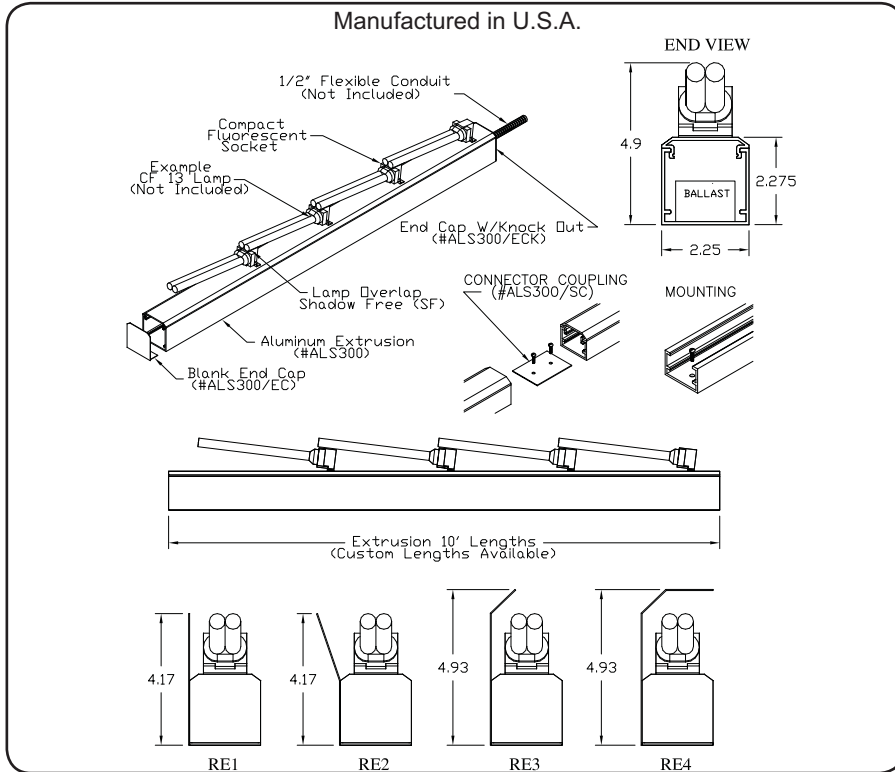

Drawing # ALS300D-SF

Manufactured in U.S.A.

**Fixture Type**

**Product Features**

- Applications:** Cove, Indirect Lighting
- Mounting:** Shadow Free Overlap  
Straight Runs
- Voltage:** 120V/277
- Lamp Type:** Compact Fluorescent  
(Lamps Not Included)
- Socket Type:** G23, GX23, G23-2, 2G7
- Length:** Built to Order
- Construction:** Aluminum Extrusion
- Light Output:** Refer to IES Files
- Ballast:** Integral Ballast
- Listing:** Dry and Damp Location  
Meets UL1598

**Lamp Specifications**

Lamp #	Watts	Socket	Pins	Overlap Spacing	Lamp #	Watts	Socket	Pins	Overlap Spacing
CF5	5	G23	2 Pin	2" O/C	CF13-2	13	GX23-2	2 Pin	5" O/C
CF7	7	G23	2 Pin	3" O/C	CF5-3	5	2G7	4 Pin	2" O/C
CF9	9	G23	2 Pin	4" O/C	CF7-3	7	2G7	4 Pin	3" O/C
CF13	13	GX23	2 Pin	5" O/C	CF9-3	9	2G7	4 Pin	4" O/C
CF9-2	9	G23-2	2 Pin	4" O/C	CF13-3	13	2G7	4 Pin	5" O/C