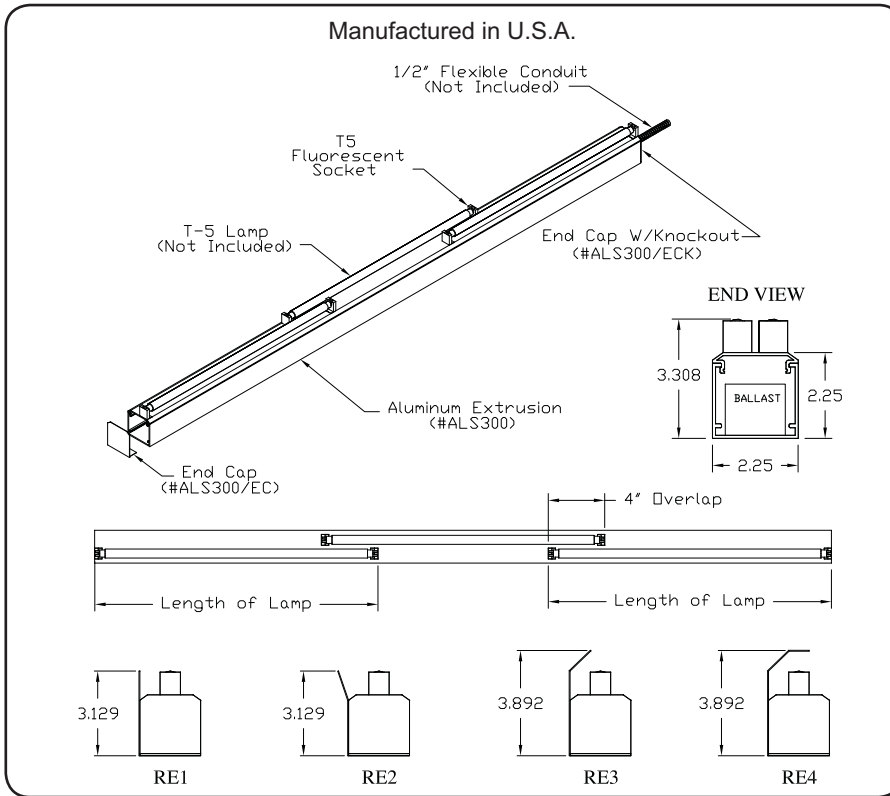

Drawing # ALS300B-SST

| | |
|---------------------|--|
| Fixture Type | |
|---------------------|--|

Product Features

- Applications:** Cove, Indirect Lighting
- Mounting:** Standard
Straight Runs
- Voltage:** 120V/277
- Lamp Type:** T5 - Linear Fluorescent (Lamps Not Included)
- Socket Type:** Miniature G5
- Length:** Built to Order
- Construction:** Aluminum Extrusion
- Light Output:** Refer to IES Files
- Listing:** Dry and Damp Location
- Ballast:** Integral Ballast
- Reflectors:** Optional

Lamp Specifications

| Lamp # | Watts | Socket | Pins | Standard Length | Lamp # | Watts | Socket | Pins | Standard Length |
|--------|-------|--------|-------|-----------------|--------|-------|--------|-------|-----------------|
| 13W | 13 | G5 | 2 Pin | 22" | 24HO | 24HO | G5 | 2 Pin | 23" |
| 14W | 14 | G5 | 2 Pin | 23" | 39HO | 39HO | G5 | 2 Pin | 35" |
| 21W | 21 | G5 | 2 Pin | 35" | 54HO | 54HO | G5 | 2 Pin | 47" |
| 28W | 28 | G5 | 2 Pin | 47" | 80HO | 80HO | G5 | 2 Pin | 58" |
| 35W | 35 | G5 | 2 Pin | 58" | | | | | |