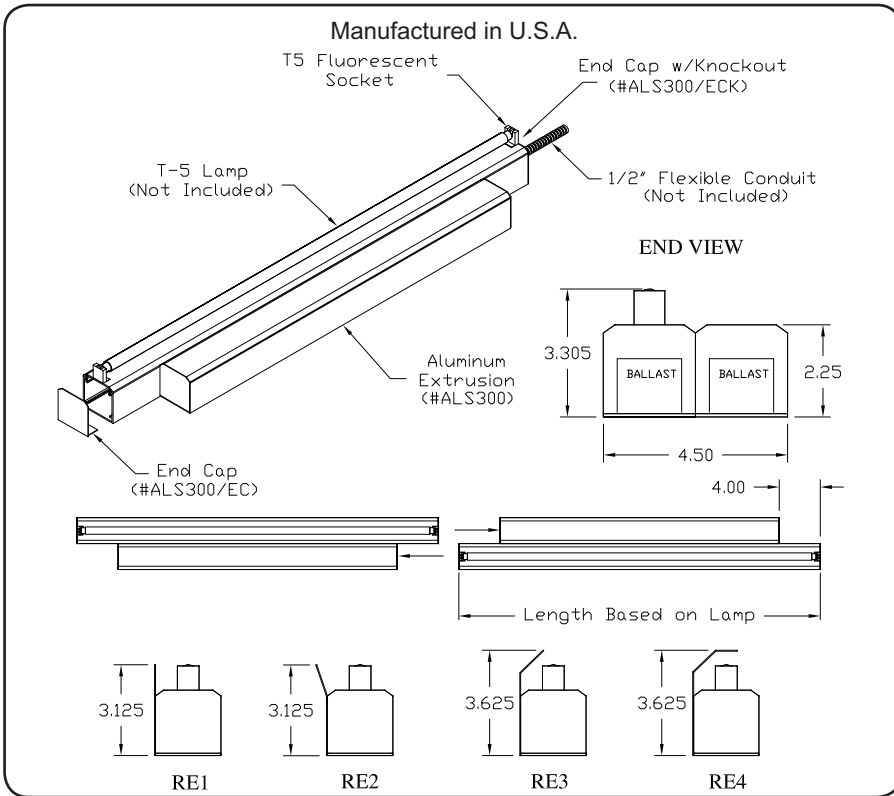

Drawing # ALS300B-SS

<b>Fixture Type</b>	
---------------------	--

**Product Features**

- Applications:** Cove, Indirect Lighting
- Mounting:** Standard  
Straight Runs
- Voltage:** 120V/277
- Lamp Type:** T5 - Linear Fluorescent  
(Lamps Not Included)
- Socket Type:** Miniature G5
- Length:** Built to Order
- Construction:** Aluminum Extrusion
- Light Output:** Refer to IES Files
- Listing:** Dry and Damp Location
- Ballast:** Integral Ballast
- Reflectors:** Optional

**Lamp Specifications**

Lamp #	Watts	Socket	Pins	Standard Length	Lamp #	Watts	Socket	Pins	Standard Length
13W	13	G5	2 Pin	22"	24HO	24HO	G5	2 Pin	23"
14W	14	G5	2 Pin	23"	39HO	39HO	G5	2 Pin	35"
21W	21	G5	2 Pin	35"	54HO	54HO	G5	2 Pin	47"
28W	28	G5	2 Pin	47"	80HO	80HO	G5	2 Pin	58"
35W	35	G5	2 Pin	58"					