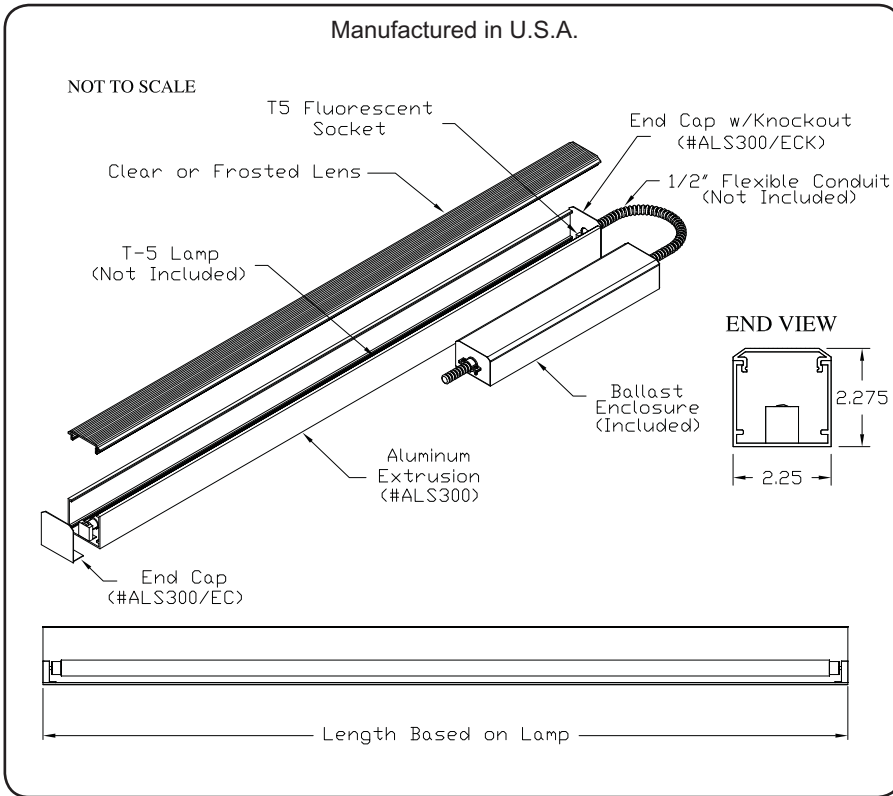

Drawing # ALS300B-RLR

Manufactured in U.S.A.

Fixture Type	
---------------------	--

Product Features

- Applications:** Cove, Indirect Lighting
- Mounting:** Standard
Straight Runs
- Voltage:** 120V/277
- Lamp Type:** T5 - Linear Fluorescent (Lamps Not Included)
- Socket Type:** Miniature G5
- Length:** Built to Order
- Construction:** Aluminum Extrusion
- Light Output:** Refer to IES Files
- Listing:** Dry or Wet Location
- Ballast:** Remote Ballast
- Reflectors:** Optional

Lamp Specifications

Lamp #	Watts	Socket	Pins	Standard Length
13W	13	G5	2 Pin	22"
14W	14	G5	2 Pin	23"
21W	21	G5	2 Pin	35"
28W	28	G5	2 Pin	47"
35W	35	G5	2 Pin	58"

Lamp #	Watts	Socket	Pins	Standard Length
24HO	24HO	G5	2 Pin	23"
39HO	39HO	G5	2 Pin	35"
54HO	54HO	G5	2 Pin	47"
80HO	80HO	G5	2 Pin	58"

How to Order or Specify

Product Code: (Fill in the Blanks)

____ / ____ / ____ / **SP** / ____ / ____

Ex.: ALS300B-RLR	13W	WH	SP	120V	D
Series	Lamp	Finish	SP	Voltage	Dry or Wet
ALS300B-RLR	13W	Natural Aluminum (NA)	Straight Pieces (SP)	120V	Dry (D)
ALS300B-RLR/F	14W	Satin (SA)		277V	Wet (W)
F = Frosted Lens	21W	White (WH)		Specify for other Voltages	
	28W	Anodized Black (AB)			
	35W	Anodized Chrome (AC)			
	24HO	Powder Coat (PC)			
	39HO				
	54HO				
	80HO				