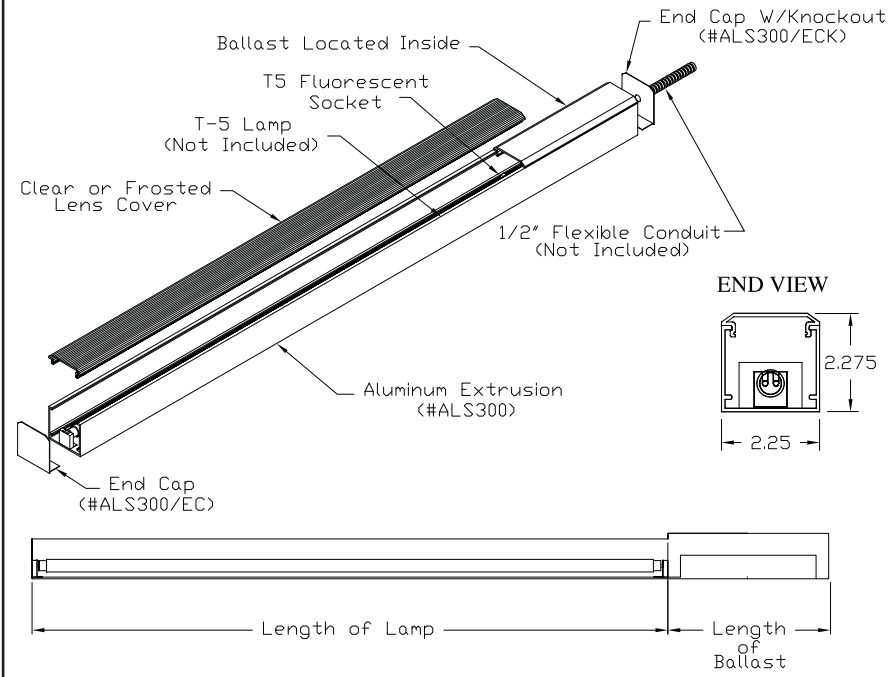

Drawing # ALS300B-RL

Manufactured in U.S.A.

Fixture Type

Product Features

- Applications:** Cove, Indirect Lighting
- Mounting:** Standard
Straight Runs
- Voltage:** 120V/277
- Lamp Type:** T5 - Linear Fluorescent
(Lamps Not Included)
- Socket Type:** Miniature G5
- Length:** Built to Order
- Construction:** Aluminum Extrusion
- Light Output:** Refer to IES Files
- Listing:** Dry or Wet Location
- Ballast:** Integral Ballast
- Reflectors:** Optional

Lamp Specifications

Lamp #	Watts	Socket	Pins	Standard Length
13W	13	G5	2 Pin	22"
14W	14	G5	2 Pin	23"
21W	21	G5	2 Pin	35"
28W	28	G5	2 Pin	47"
35W	35	G5	2 Pin	58"

Lamp #	Watts	Socket	Pins	Standard Length
24HO	24HO	G5	2 Pin	23"
39HO	39HO	G5	2 Pin	35"
54HO	54HO	G5	2 Pin	47"
80HO	80HO	G5	2 Pin	58"

How to Order or Specify

Product Code: (Fill in the Blanks)

____ / ____ / ____ / SP / ____ / ____

Ex.: ALS300B-RL	13W	WH	SP	120V	D
Series	Lamp	Finish	SP	Voltage	Dry or Wet
ALS300B-RL	13W	Natural Aluminum (NA)	Straight Pieces (SP)	120V	Dry (D)
ALS300B-RL/F	14W	Satin (SA)		277V	Wet (W)
F = Frosted Lens	21W	White (WH)		Specify for other Voltages	
	28W	Anodized Black (AB)			
	35W	Anodized Chrome (AC)			
	24HO	Powder Coat (PC)			
	39HO				
	54HO				
	80HO				