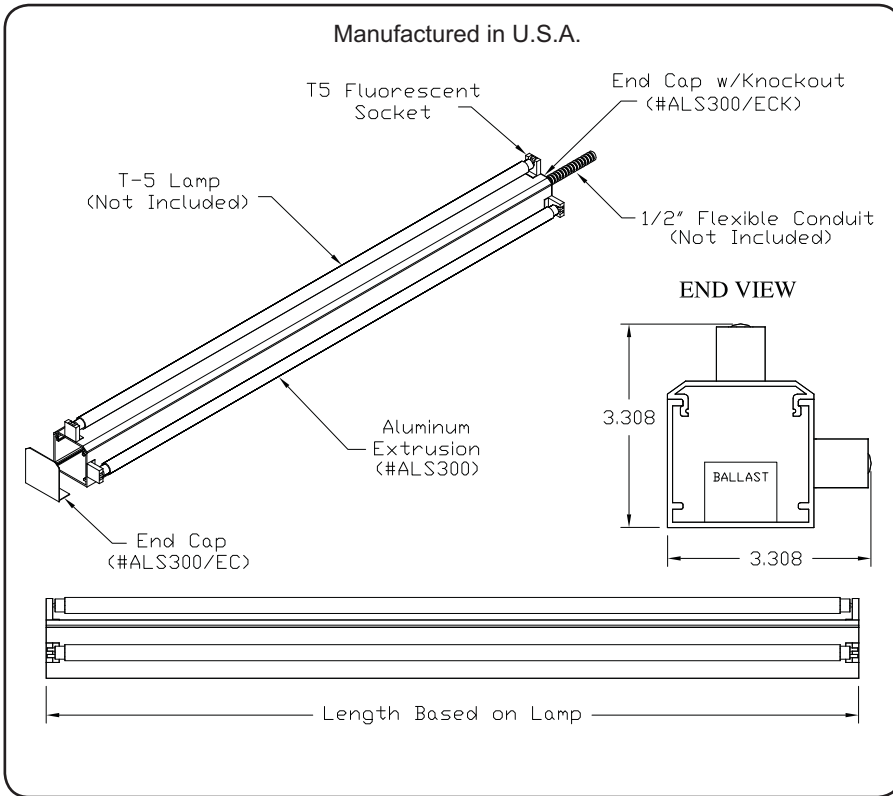

Drawing # ALS300B-F2B

|                     |  |
|---------------------|--|
| <b>Fixture Type</b> |  |
|---------------------|--|

**Product Features**

- Applications:** Cove, Indirect Lighting
- Mounting:** Standard  
Straight Runs
- Voltage:** 120V/277
- Lamp Type:** T5 - Linear Fluorescent  
(Lamps Not Included)
- Socket Type:** Miniature G5
- Length:** Built to Order
- Construction:** Aluminum Extrusion
- Light Output:** Refer to IES Files
- Listing:** Dry and Damp Location
- Ballast:** Integral Ballast
- Reflectors:** Optional

**Lamp Specifications**

| Lamp # | Watts | Socket | Pins  | Standard Length |
|--------|-------|--------|-------|-----------------|
| 13W    | 13    | G5     | 2 Pin | 22"             |
| 14W    | 14    | G5     | 2 Pin | 23"             |
| 21W    | 21    | G5     | 2 Pin | 35"             |
| 28W    | 28    | G5     | 2 Pin | 47"             |
| 35W    | 35    | G5     | 2 Pin | 58"             |