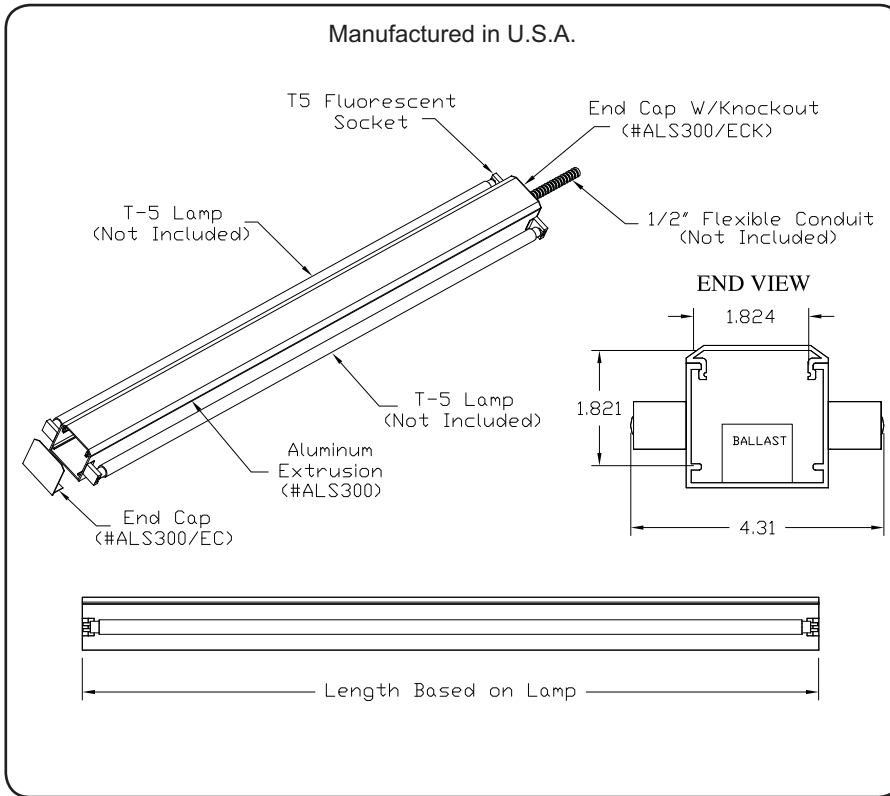

Drawing # ALS300B-F2

Manufactured in U.S.A.

<b>Fixture Type</b>	
---------------------	--

### Product Features

- Applications:** Cove, Indirect Lighting
- Mounting:** Standard  
Straight Runs
- Voltage:** 120V/277
- Lamp Type:** T5 - Linear Fluorescent  
(Lamps Not Included)
- Socket Type:** Miniature G5
- Length:** Built to Order
- Construction:** Aluminum Extrusion
- Light Output:** Refer to IES Files
- Listing:** Dry and Damp Location
- Ballast:** Integral Ballast
- Reflectors:** Optional

### Lamp Specifications

Lamp #	Watts	Socket	Pins	Standard Length	Lamp #	Watts	Socket	Pins	Standard Length
13W	13	G5	2 Pin	22"	24HO	24HO	G5	2 Pin	23"
14W	14	G5	2 Pin	23"	39HO	39HO	G5	2 Pin	35"
21W	21	G5	2 Pin	35"	54HO	54HO	G5	2 Pin	47"
28W	28	G5	2 Pin	47"	80HO	80HO	G5	2 Pin	58"
35W	35	G5	2 Pin	58"					