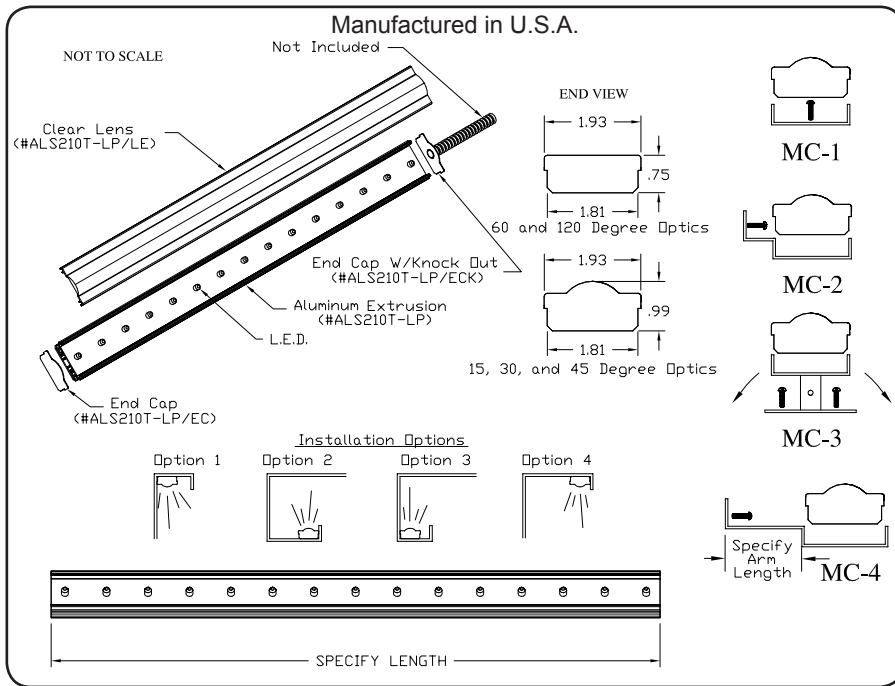

Drawing # ALS210T-LP

Fixture Type	

Product Features

- **Applications:** Indoor and Outdoor
- **Voltage:** 120V or 277V
- **Lamp Type:** High Output LEDs
- **Length:** Built to Order
- **Construction:** Aluminum Extrusion
- **Light Output:** Refer to IES Files
- **Mounting:** Clip-on Brackets
- **Listing:** Dry and Wet Location
- **Dimming:** Available

LED Specifications

Lamp #	Description	L70 LED Life
LED-2.7K	2700K Warm White LED	50,000 hrs.
LED-3.0K	3000K Warm White LED	50,000 hrs.
LED-3.5K	3500K Neutral White LED	50,000 hrs.
LED-4.0K	4000K Neutral White LED	50,000 hrs.
LED-4.5K	4500K Neutral White LED	50,000 hrs.
LED-5.0K	5000K Cool White LED	50,000 hrs.
LED-5.7K	5700K Cool White LED	50,000 hrs.
LED-6.5K	6500K Cool White LED	50,000 hrs.

White LEDs are available in increments of 100K from 2700K to 6500K. For example, Warm White LEDs can be specified in 2700K, 2800K, 2900K, 3000K, 3100K, 3200K, 3300K, or 3400K. Specific color temperatures can be specified by adding (2.9K) for 2900K after LED lamp number: LED-2.9K.

How to Order or Specify

Product Code: (Fill in the Blanks)

____ / SP / ____ / ____ / ____ / ____ / ____ / ____ / ____								
Ex.: ALS210T-LP	SP	WH	LED-2.7K	45D	8W/DM/36"	MC-4/3"	EF	Dry
Series	Straight Pieces	Finish	LED	Beam Spread	Watts Per Foot Fixture Length	Mounting	Feed Point	Dry or Wet
ALS210T-LP	Straight Pieces	Natural (NA)	LED-2.7K	30 Degree	8 Watts (8W)	MC-1	End Feed	Indoor (Dry)
ALS210T-LPF	(SP)	Polished (PA)	LED-3.0K	(30D)	6 Watts (6W)	MC-2	(EF)	Outdoor (Wet)
F = Frosted Lens		White (WH)	LED-3.5K	45 Degree	4 Watts (4W)	MC-3	Side Feed	
		Satin (SA)	LED-4.0K	(45D)	3 Watts (3W)	MC-4/Length*	(SF)	
		Black (BK)	LED-4.5K	60 Degree	Dim (8W/DM)	*On MC-4	Bottom Feed	
		Green (GN)	LED-5.0K	(60D)	Dim (6W/DM)	Specify Arm	(BF)	
		Red (RD)	LED-5.7K	120 Degree	Dim (4W/DM)	Length in		
		Silver (SR)	LED-6.5K	(120D)	Dim (3W/DM)	Inches		

Applications

Designed for indoor and outdoor use, AlumLEDs is ideal for many applications including the amusement, recreation, and architectural industries. AlumLEDs is excellent for cove lighting, undercabinet lighting, accent lighting, and many more applications.

AlumLEDs is used in:

- Restaurants
- Casinos
- Retail Stores/Shopping Malls
- Hotels
- Homes and many more

Electrical

AlumLEDs is available in 120 Volts or 277 Volts. Remote drivers included. Add "DM" after watts per foot for dimming (8W/DM). Consult factory for dimming protocols to verify compatibility with dimming controls.

Date:		Specifier:		Project: