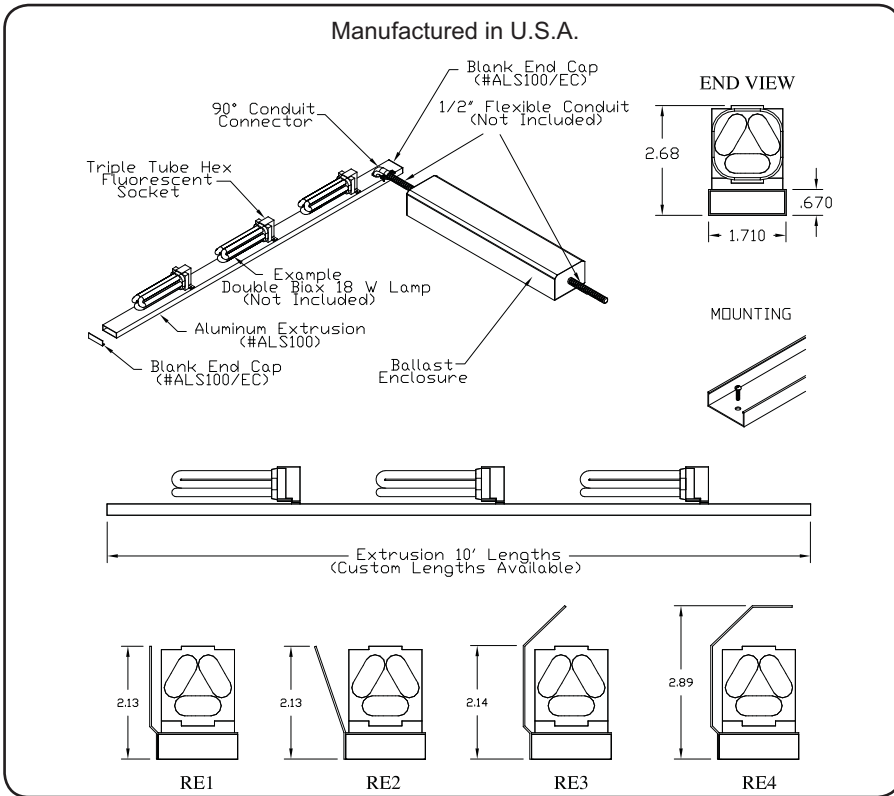

Drawing # ALS100H

**Fixture Type**

**Product Features**

- Applications:** Cove, Indirect Lighting
- Mounting:** Standard Lamps  
Straight Runs
- Voltage:** 120V/277
- Lamp Type:** Quad Fluorescent  
(Lamps Not Included)
- Socket Type:** GX24D, GX24Q
- Length:** Built to Order
- Construction:** Aluminum Extrusion
- Light Output:** Refer to IES Files
- Ballast:** Remote Ballast
- Listing:** Dry and Damp Location  
Meets UL1598

**Lamp Specifications**

Lamp #	Watts	Socket	Pins	Standard Spacing
TT18	18	GX24D-2	2 Pin	8" O/C
TT26	26	GX24D-3	2 Pin	9" O/C
TT13-1	13	GX24Q-1	4 Pin	6" O/C
TT18-2	18	GX24Q-2	4 Pin	8" O/C
TT26-3	26	GX24Q-3	4 Pin	7" O/C
TT32-3	32	GX24Q-3	4 Pin	7" O/C
TT42-4	42	GX24Q-4	4 Pin	8" O/C