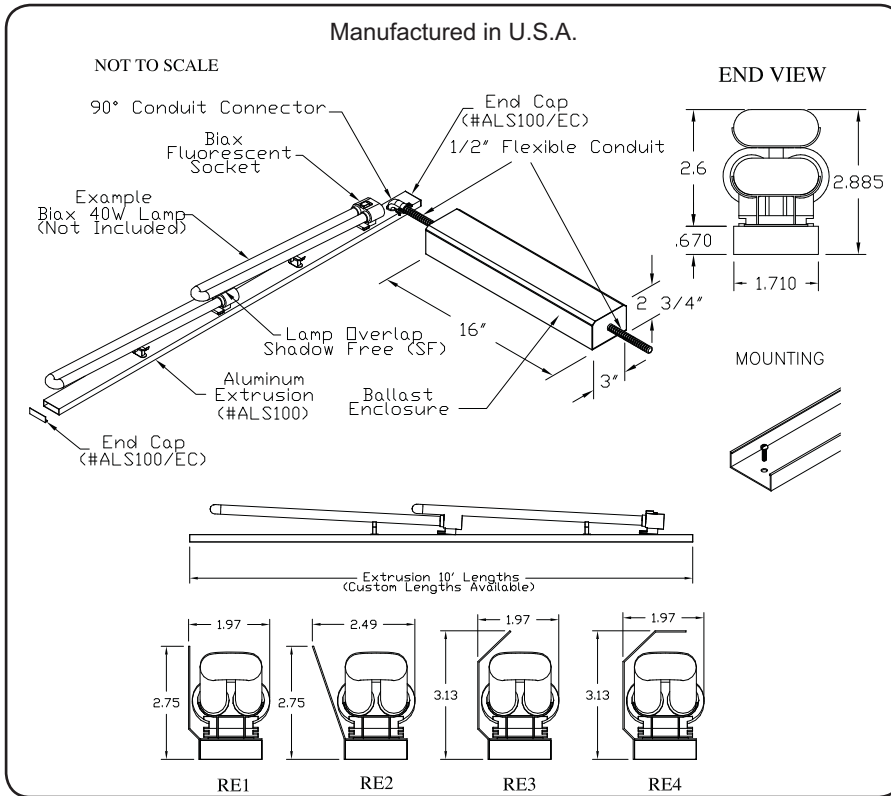

Drawing # ALS100E-SF

Manufactured in U.S.A.

Fixture Type	
---------------------	--

Product Features

- Applications:** Cove, Indirect Lighting
- Mounting:** Shadow Free System
Straight Runs
- Voltage:** 120V/277
- Lamp Type:** High Output Fluorescent
(Lamps Not Included)
- Socket Type:** 2G11
- Length:** Built to Order
- Construction:** Aluminum Extrusion
- Light Output:** Refer to IES Files
- Ballast:** Remote Ballast
- Listing:** Dry and Damp Location
Meets UL1598

Lamp Specifications

Lamp #	Watts	Socket	Pins	Overlap Spacing
18W	18	2G11	4 Pin	7" O/C
24W	24	2G11	4 Pin	11" O/C
27W	27	2G11	4 Pin	11" O/C
36W	36	2G11	4 Pin	14" O/C
39W	39	2G11	4 Pin	14" O/C
40W	40	2G11	4 Pin	20" O/C
50W	50	2G11	4 Pin	21" O/C
55W	55	2G11	4 Pin	19" O/C
80W	80	2G11	4 Pin	21" O/C

How to Order or Specify

Product Code: (Fill in the Blanks)

ALS100E-SF / _____ / _____ / SP / _____ / _____

Ex.: ALS100E-SF	40W	WH	SP	120V	
Series	Lamp	Finish	SP	Voltage	Reflectors
ALS100E-SF	18W	Natural Aluminum (NA)	Straight Pieces (SP)	120V	RE1
	24W	Satin (SA)		277V	RE2
	27W	White (WH)		Specify for other Voltages	RE3
	36W	Anodized Black (AB)			RE4
	39W	Anodized Chrome (AC)			Leave Blank if No Reflector is Required
	40W	Powder Coat (PC)			
	50W				
	55W				
	80W				