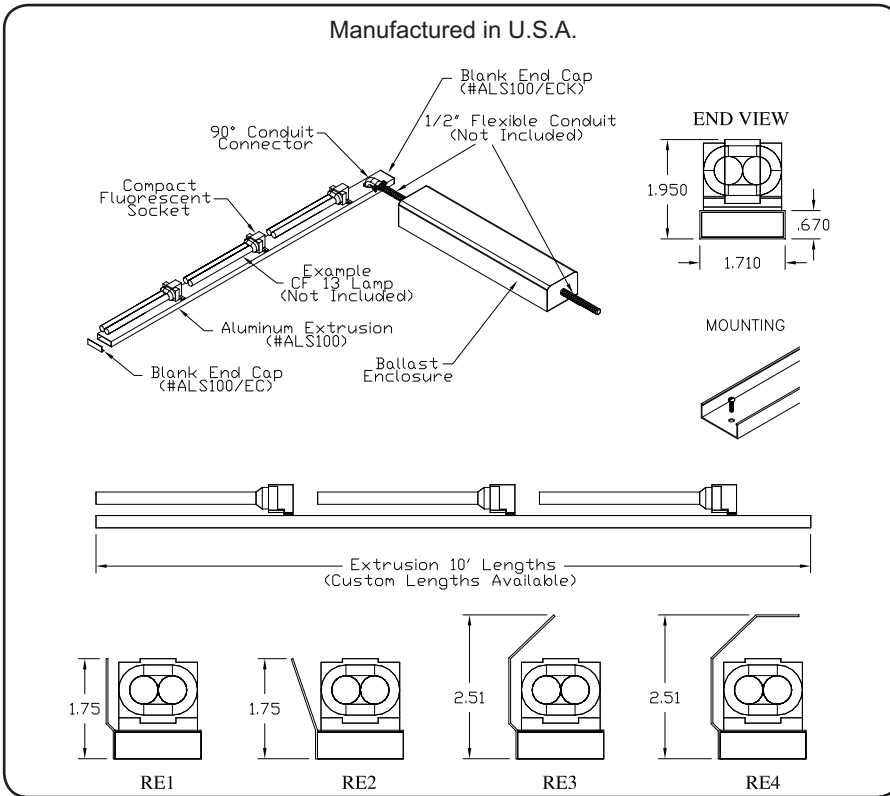

Drawing # ALS100D

Manufactured in U.S.A.

Fixture Type	
---------------------	--

Product Features

- Applications:** Cove, Indirect Lighting
- Mounting:** Standard Lamps
Straight Runs
- Voltage:** 120V/277
- Lamp Type:** Compact Fluorescent (Lamps Not Included)
- Socket Type:** G23, GX23, G23-2, 2G7
- Length:** Built to Order
- Construction:** Aluminum Extrusion
- Light Output:** Refer to IES Files
- Ballast:** Remote Ballast
- Listing:** Dry and Damp Location
Meets UL1598

Lamp Specifications

Lamp #	Watts	Socket	Pins	Standard Spacing	Lamp #	Watts	Socket	Pins	Standard Spacing
CF5	5	G23	2 Pin	6" O/C	CF13-2	13	GX23-2	2 Pin	9" O/C
CF7	7	G23	2 Pin	7" O/C	CF5-3	5	2G7	4 Pin	5" O/C
CF9	9	G23	2 Pin	8" O/C	CF7-3	7	2G7	4 Pin	6" O/C
CF13	13	GX23	2 Pin	9" O/C	CF9-3	9	2G7	4 Pin	7" O/C
CF9-2	9	G23-2	2 Pin	8" O/C	CF13-3	13	2G7	4 Pin	8" O/C

How to Order or Specify

Product Code: (Fill in the Blanks)

ALS100D / _____ / _____ / SP / _____ / _____

Series	Lamp	Finish	SP	Voltage	Reflectors
Example: ALS100D	CF13	WH	SP	120V	
ALS100D	CF5	Natural Aluminum (NA)	Straight Pieces	120V	RE1
	CF7	Satin (SA)	(SP)	277V	RE2
	CF9	White (WH)		Specify	RE3
	CF13	Anodized Black (AB)		for other	RE4
	CF9-2	Anodized Chrome (AC)		Voltages	Leave
	CF13-2	Powder Coat (PC)			Blank If
	CF-5				Reflector
	CF9-3				Is Not
	CF13-3				Required